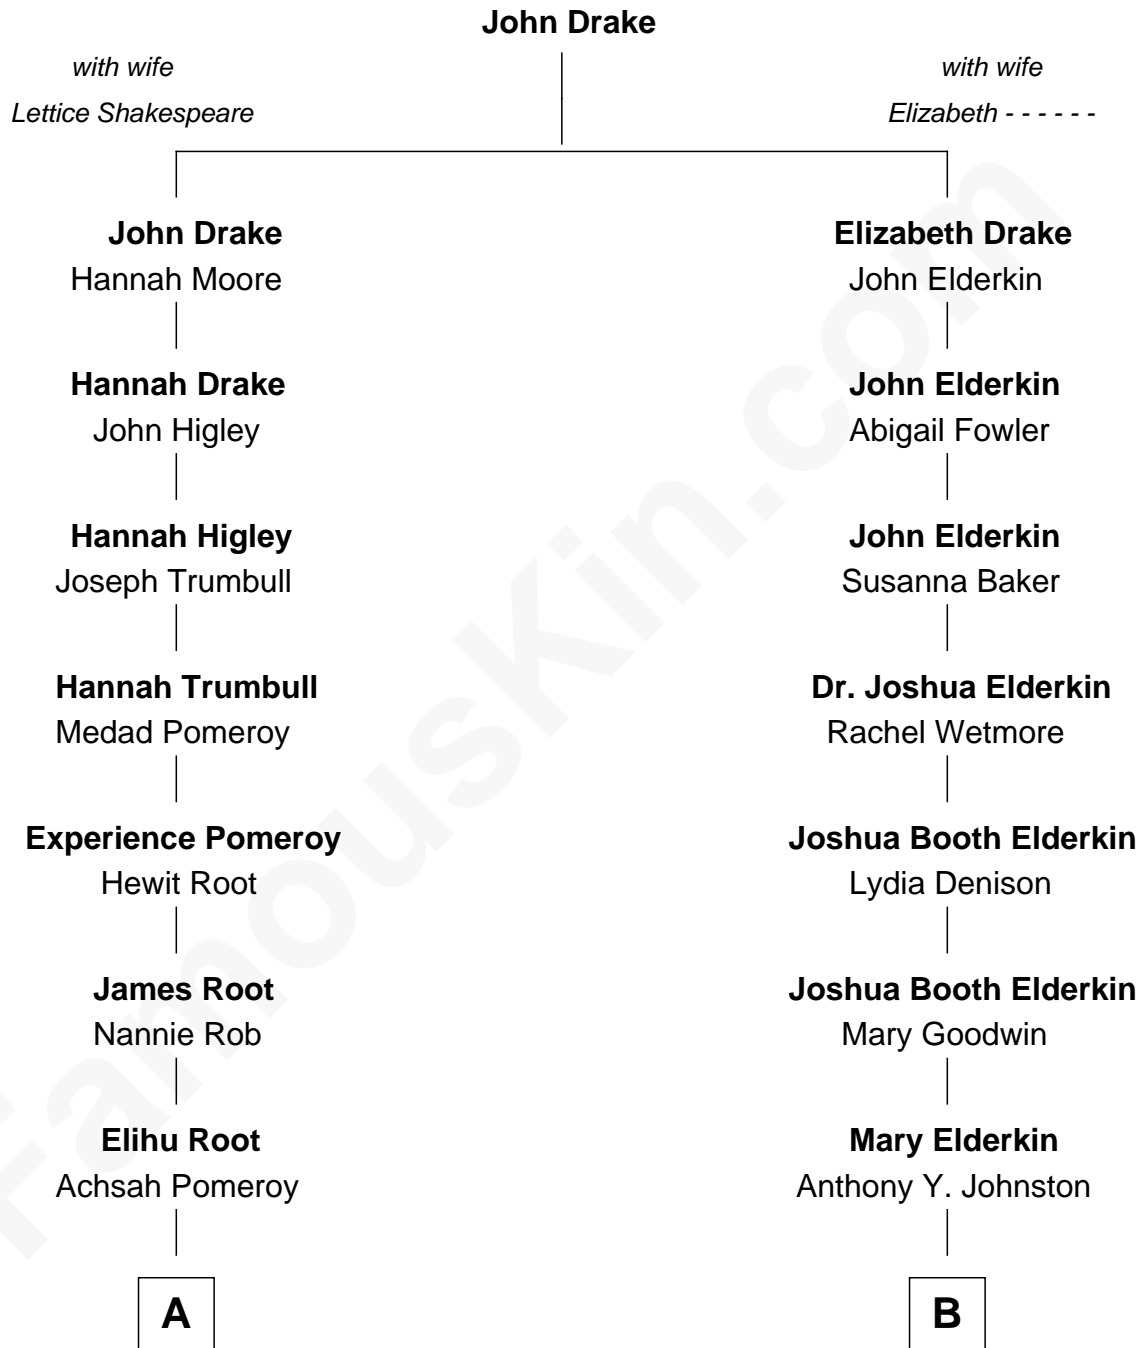

## Relationship Chart of

### Elihu Root

38th U.S. Secretary of State

8th cousin 3 times removed of

**Dr. Peggy Whitson**

NASA and Axiom Space Astronaut

**A**

**Oren Root**  
Nancy Whitney Buttrick

**Elihu Root**  
*38th U.S. Secretary of State*

**B**

**John Wesley Johnston**  
Lavina Luther Beightol

**Charles Wesley Johnston**  
Mabel Anna Garland

**Wanda Pauline Johnston**  
Christien O. Walters

**Beth Avalee Walters**  
Earl Keith Whitson

**Dr. Peggy Whitson**  
*NASA and Axiom Space Astronaut*