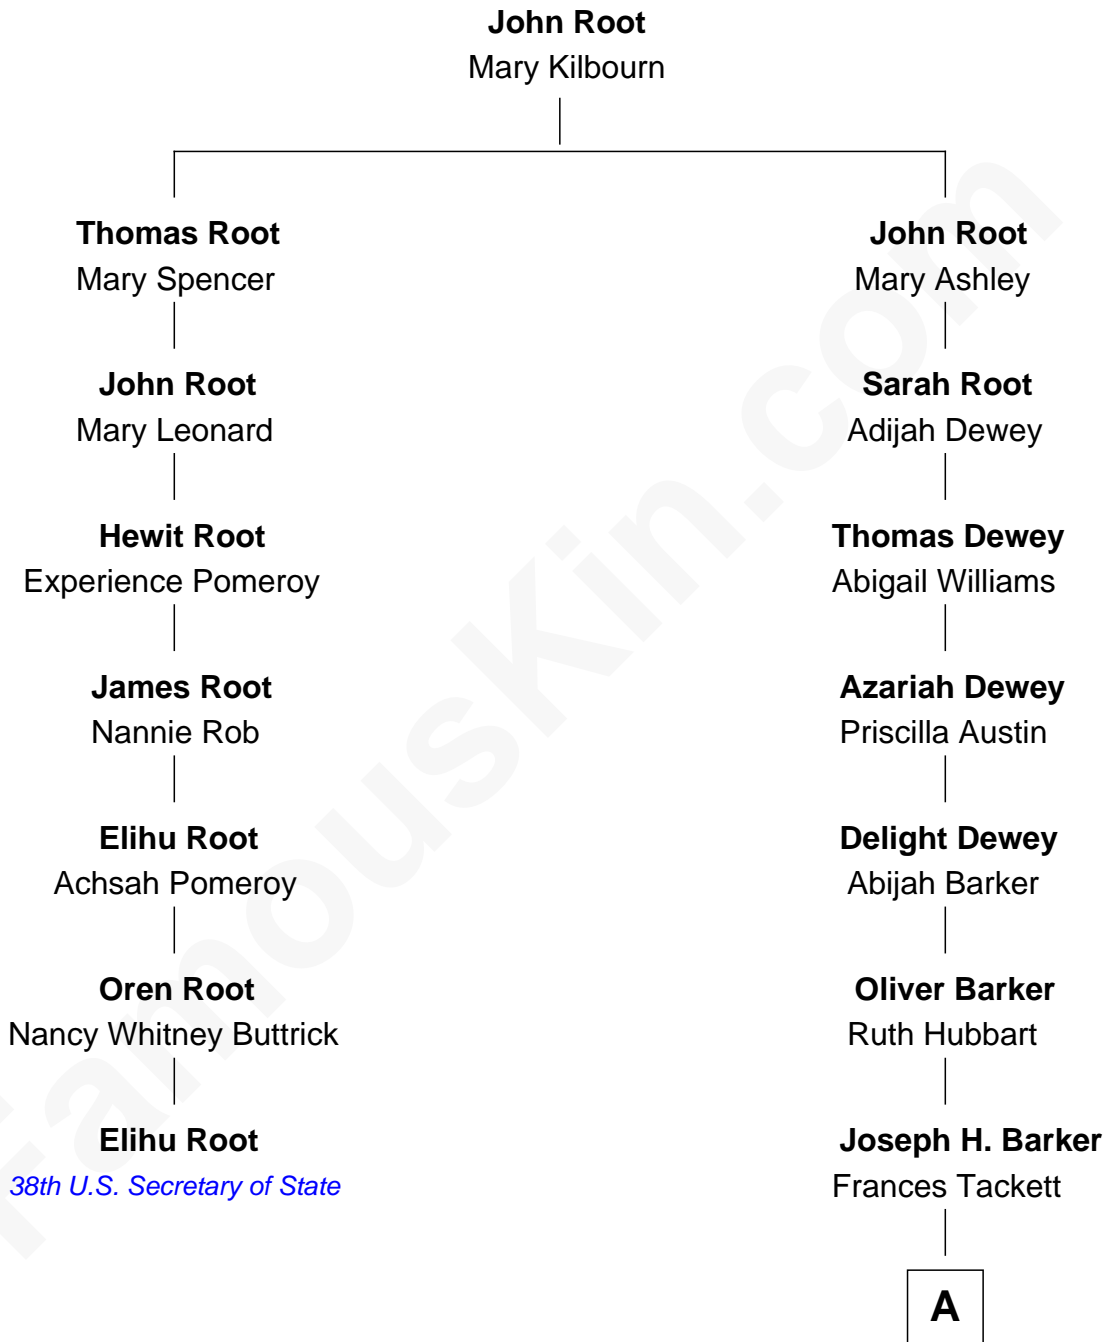

FamousKin.com Relationship Chart of

Elihu Root

38th U.S. Secretary of State

6th cousin 2 times removed of

Bob Barker

TV Game Show Host

A

Byron John Barker
Matilda Kent Tarleton