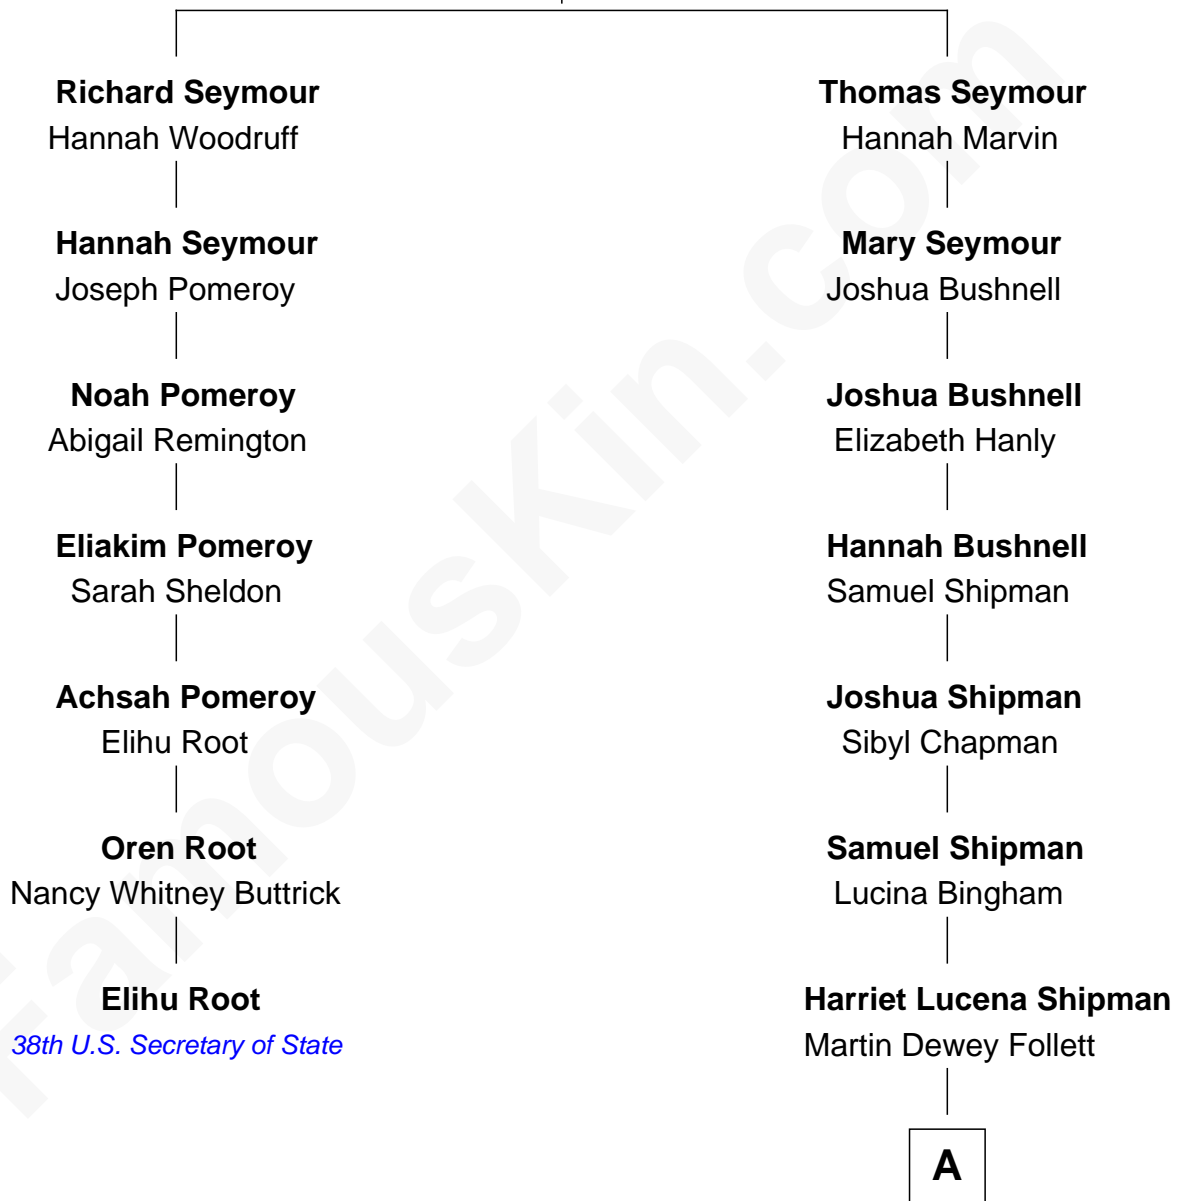

FamousKin.com

Relationship Chart of

Elihu Root

38th U.S. Secretary of State

6th cousin 3 times removed of

Dewey F. Bartlett

19th Governor of Oklahoma

Richard Seymour

Mercy Ruscoe

A

—
Alfred Dewey Follett

Lula Hopkins

—
Jessie Hopkins Follett

David Albert Bartlett

—
Dewey F. Bartlett

19th Governor of Oklahoma