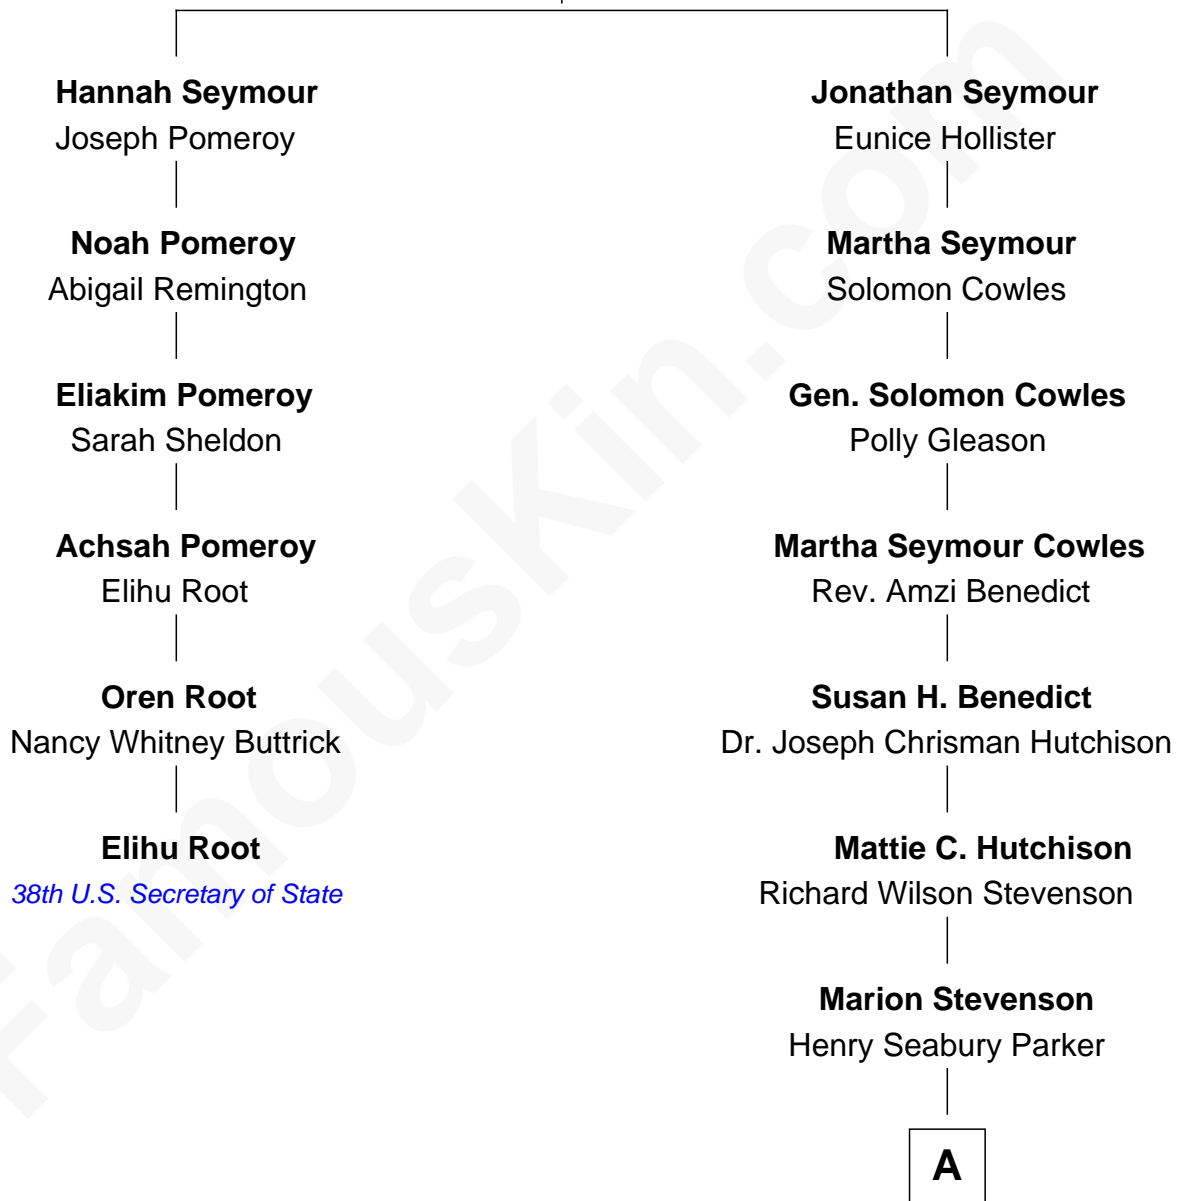

FamousKin.com

Relationship Chart of

Elihu Root

38th U.S. Secretary of State

5th cousin 3 times removed of

Parker Stevenson

TV and Movie Actor

Richard Seymour
Hannah Woodruff

A

Richard Stevenson Parker

Sarah Meade Price

Parker Stevenson

TV and Movie Actor

FamousKin.com