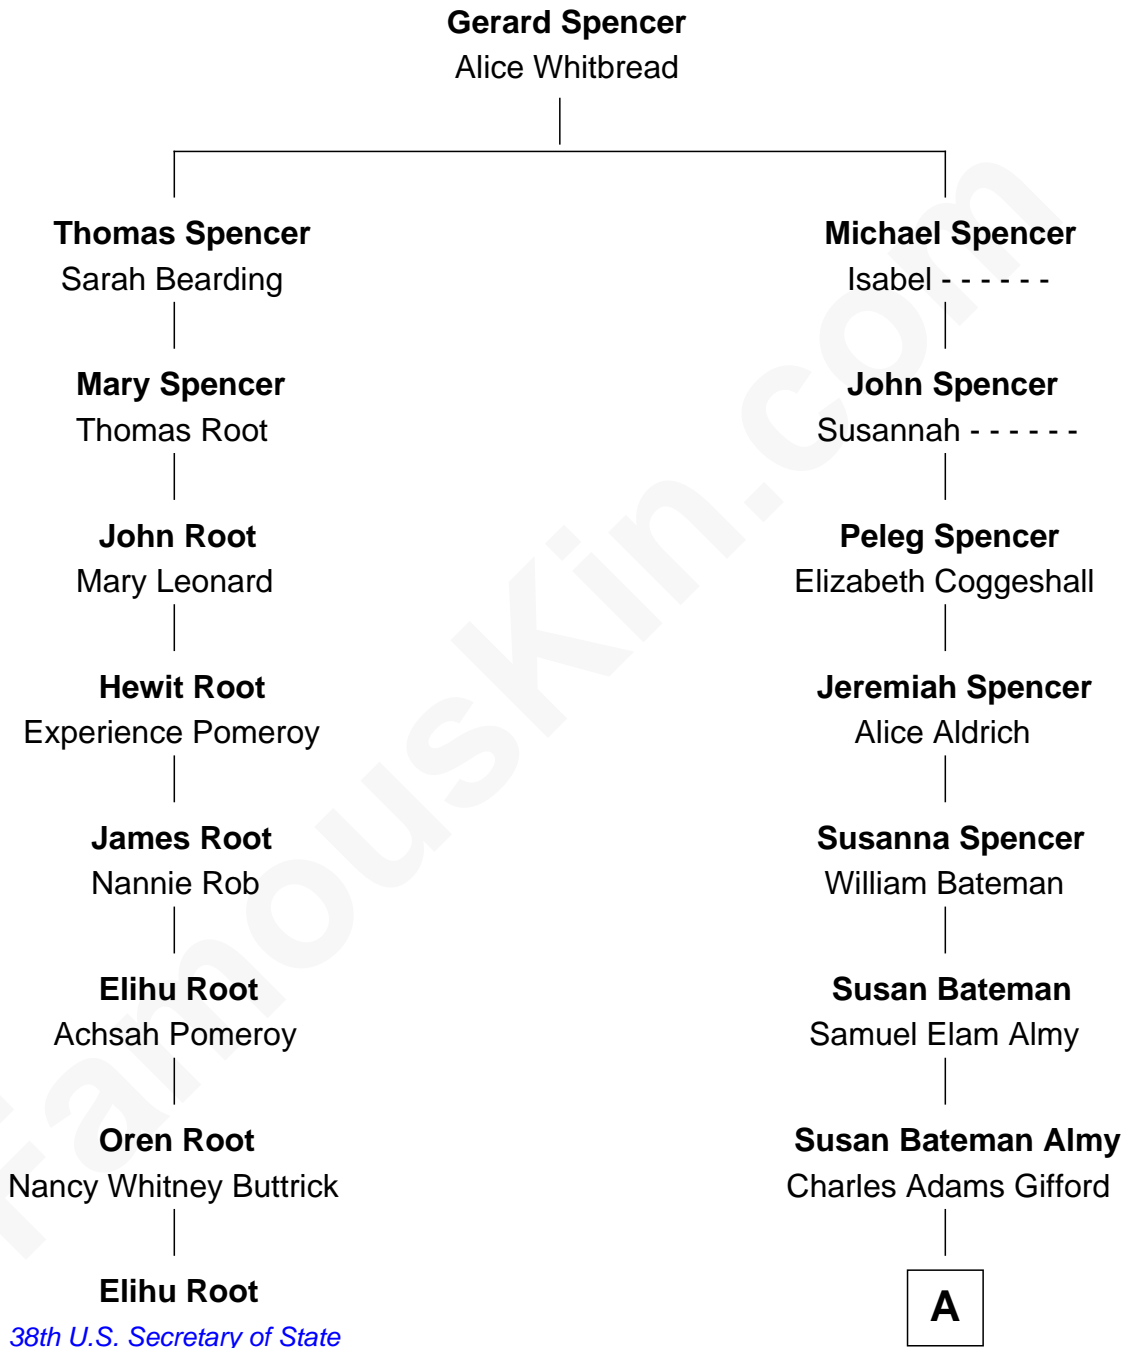

## Relationship Chart of

### Elihu Root

38th U.S. Secretary of State

7th cousin 2 times removed of

### Marilyn Monroe

Actress, Model, and Singer

**A**

—  
**Frederick Almy Gifford**  
Elizabeth Easton Tennant

—  
**Charles Stanley Gifford**  
Gladys Pearl Monroe

—  
**Marilyn Monroe**  
*Actress, Model, and Singer*