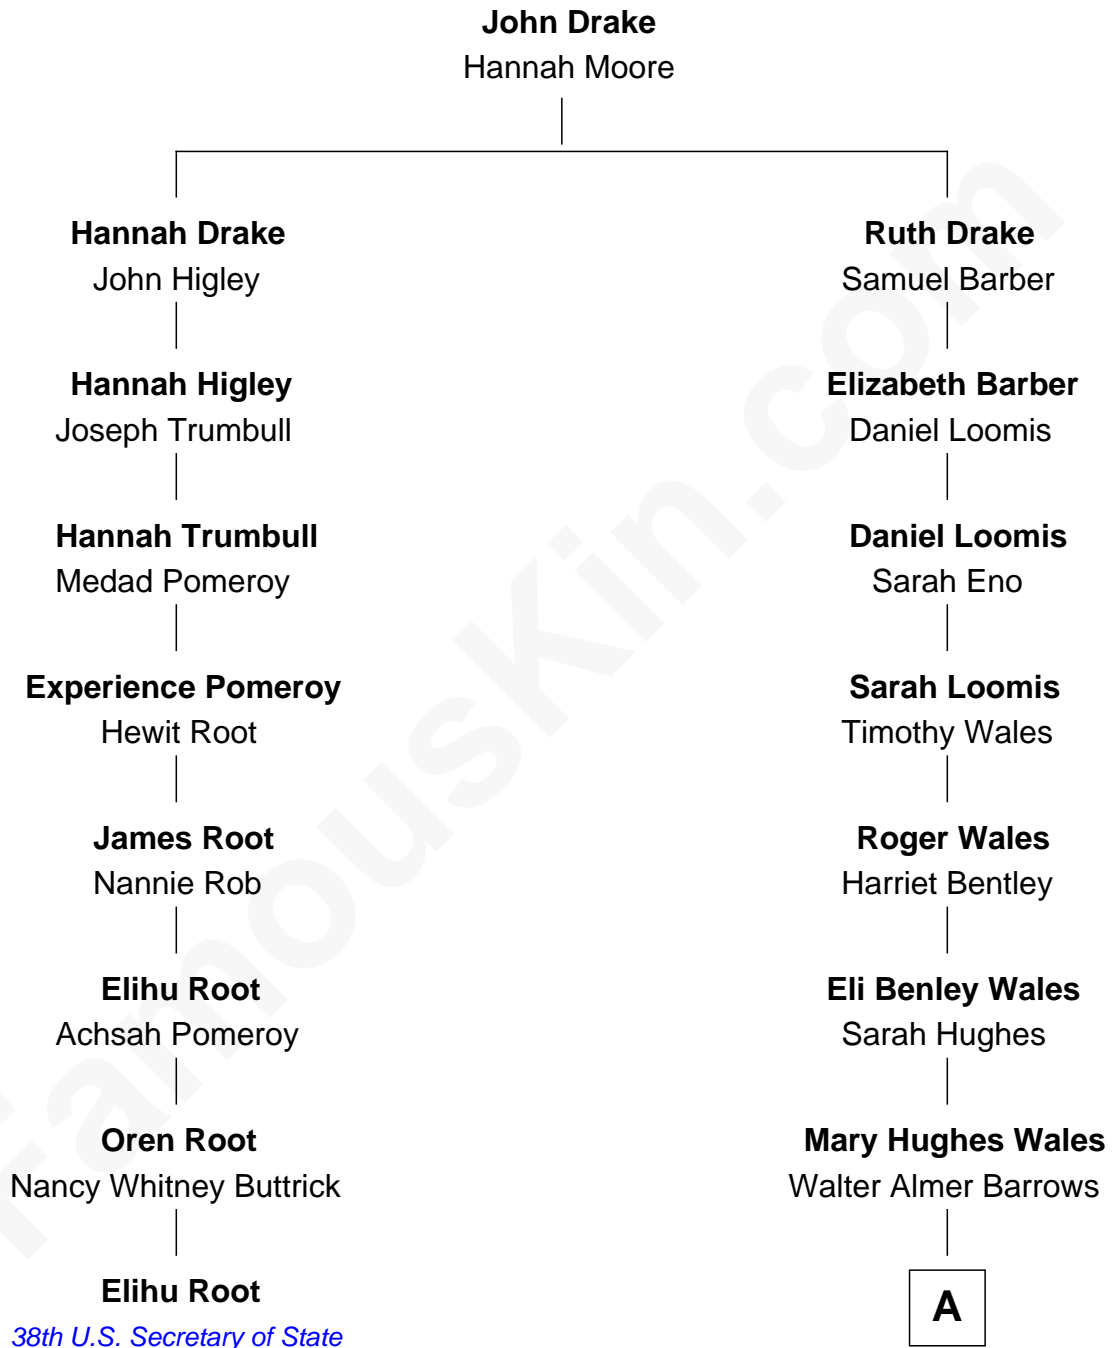

FamousKin.com

Relationship Chart of

Elihu Root

38th U.S. Secretary of State

7th cousin 3 times removed of

Sydney Biddle Barrows

Mayflower Madam

A

Walter Almer Barrows

Sarah Olive Byers

Donald Byers Barrows

Sydney Biddle

Donald Byers Barrows

Jeannette Ballantine

Sydney Biddle Barrows

Mayflower Madam