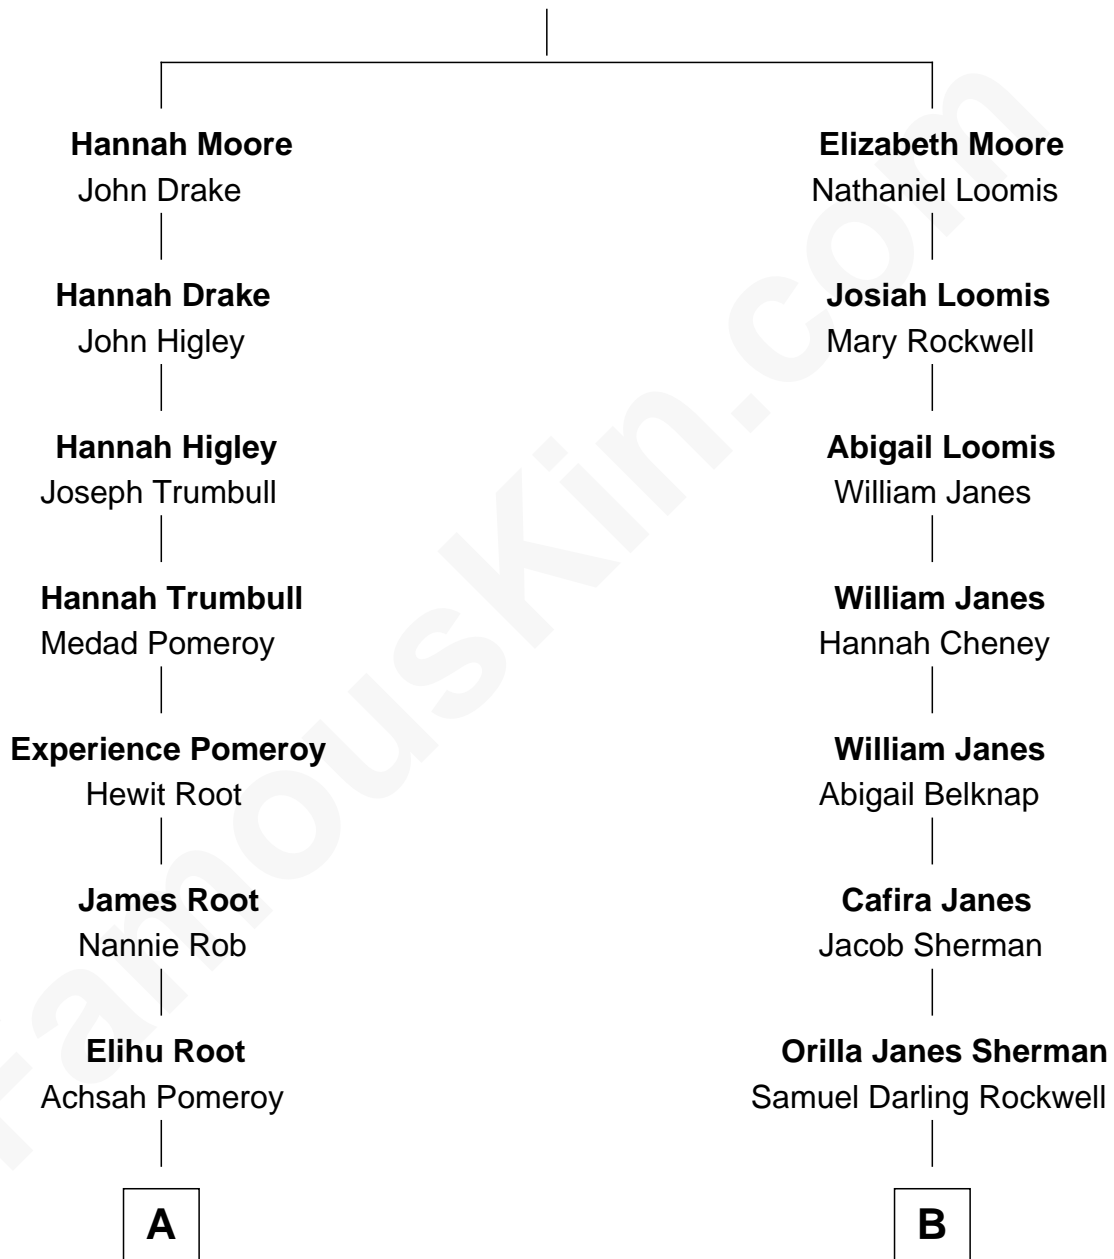

FamousKin.com Relationship Chart of

Elihu Root

38th U.S. Secretary of State

8th cousin 1 time removed of

Norman Rockwell

American Artist

John Moore

A

Oren Root

Nancy Whitney Buttrick

Elihu Root

38th U.S. Secretary of State

B

John William Rockwell

Phebe Boyce Waring

Jarvis Waring Rockwell

Anne Mary Hill

Norman Rockwell

American Artist

FamousKin.com