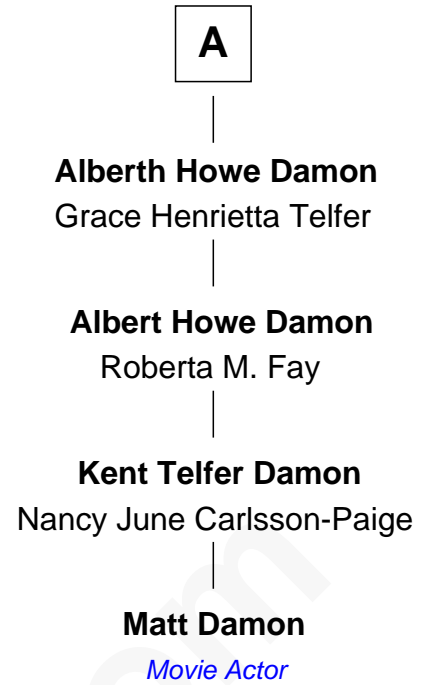

# FamousKin.com Relationship Chart of

**Elihu Root**

*38th U.S. Secretary of State*

6th cousin 4 times removed of

**Matt Damon**

*Movie Actor*

**John Leonard**

Sarah Heald

FamousKin.com