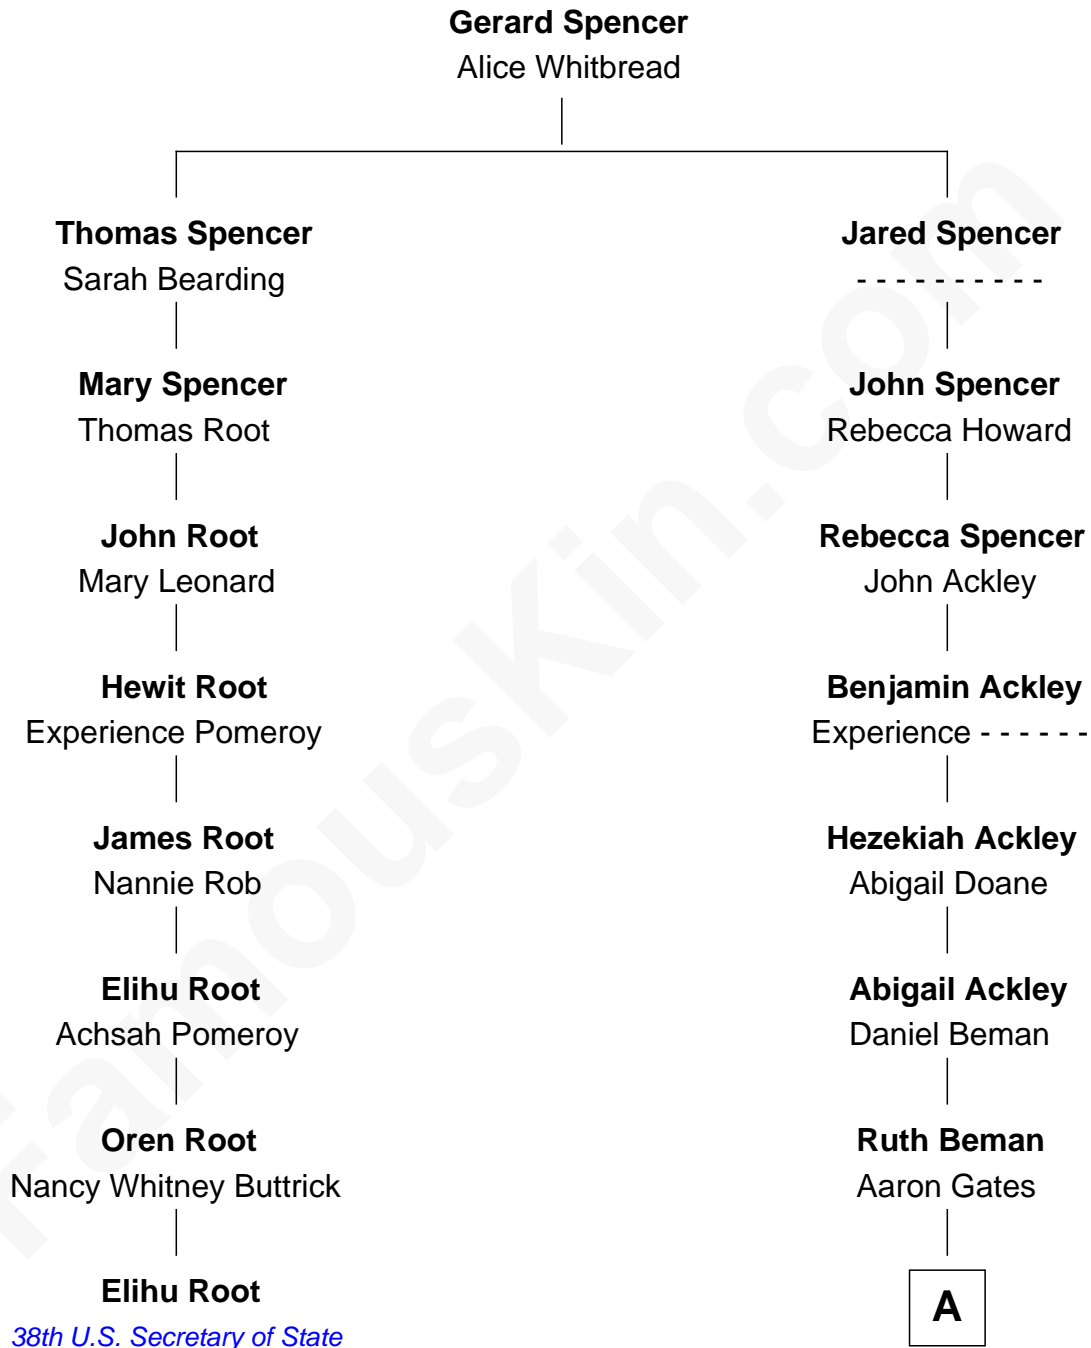

FamousKin.com

Relationship Chart of

Elihu Root

38th U.S. Secretary of State

7th cousin 2 times removed of

Charles Dawes

30th U.S. Vice-President

A

Beman Gates
Betsey Sibyl Shipman

Mary Beman Gates
Brig. Gen. Rufus R. Dawes

Charles Dawes
30th U.S. Vice-President

FamousKin.com