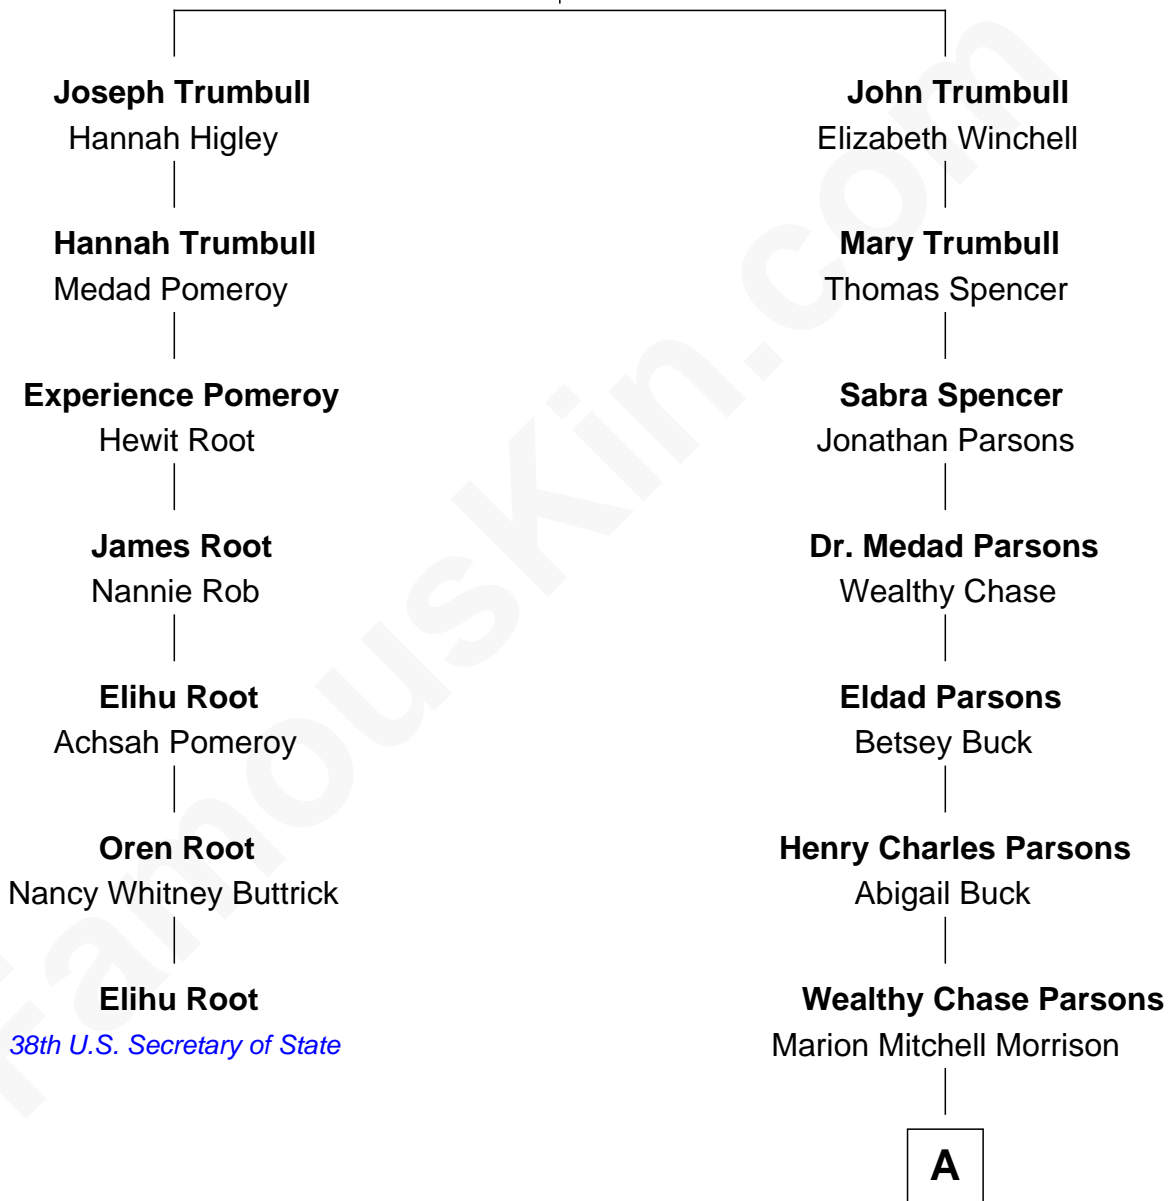

# FamousKin.com Relationship Chart of

**Elihu Root**

*38th U.S. Secretary of State*

6th cousin 2 times removed of

**John Wayne**

*Movie Actor*

**Joseph Trumbull**  
Hannah Smith

**A**

—  
**Clyde Leonard Morrison**

Mary Alberta Brown

—  
**John Wayne**

*Movie Actor*

FamousKin.com