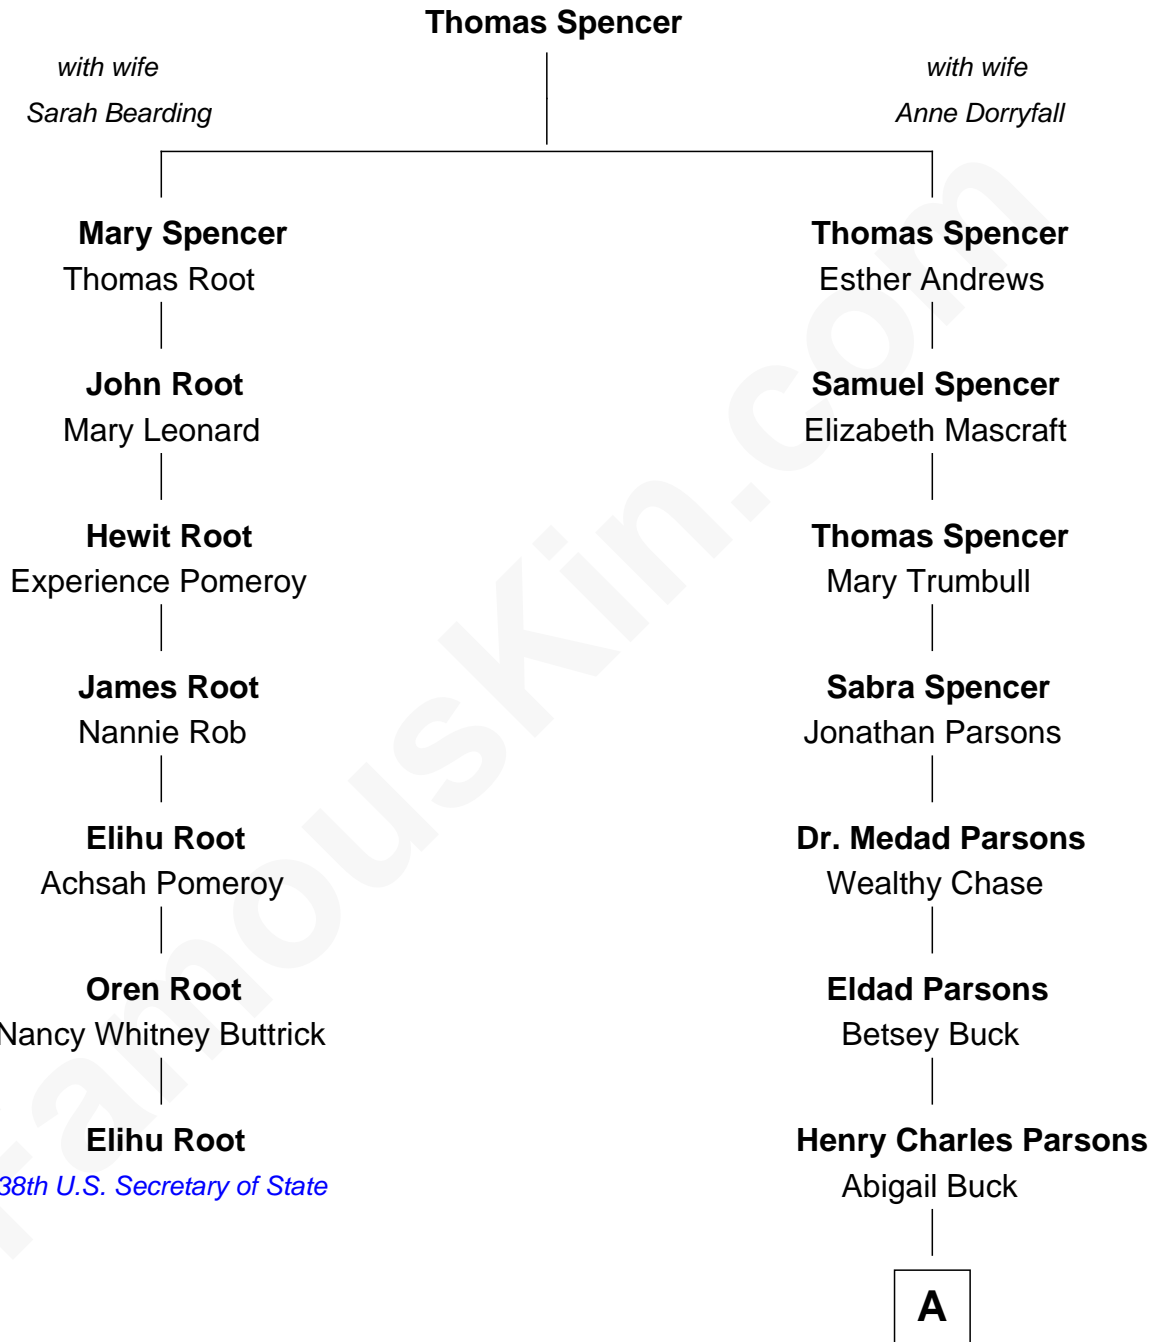

FamousKin.com Relationship Chart of

Elihu Root

38th U.S. Secretary of State

6th cousin 3 times removed of

John Wayne

Movie Actor

A

—
Wealthy Chase Parsons

Marion Mitchell Morrison

—
Clyde Leonard Morrison

Mary Alberta Brown

—
John Wayne

Movie Actor

FamousKin.com