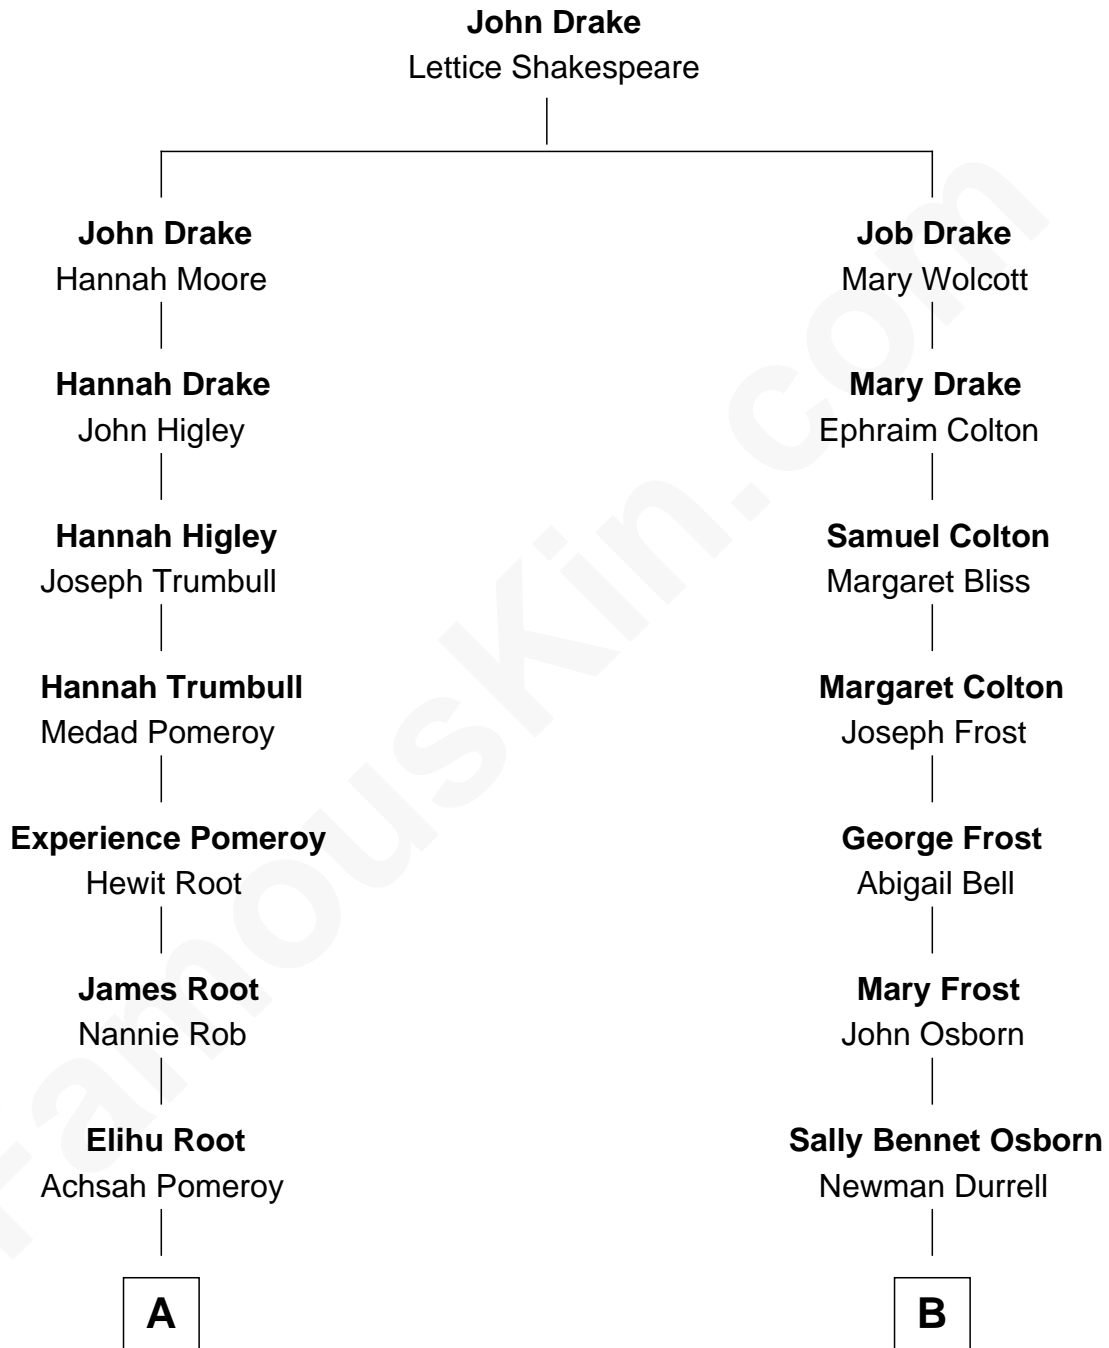

FamousKin.com Relationship Chart of

Elihu Root

38th U.S. Secretary of State

8th cousin 2 times removed of

Lucille Ball

TV Actress - "I Love Lucy"

A

Oren Root

Nancy Whitney Buttrick

Elihu Root

38th U.S. Secretary of State

B

George Osborn Durrell

Anne Jane Jewell

Nellie Rebecca Durrell

Jasper Clinton Ball