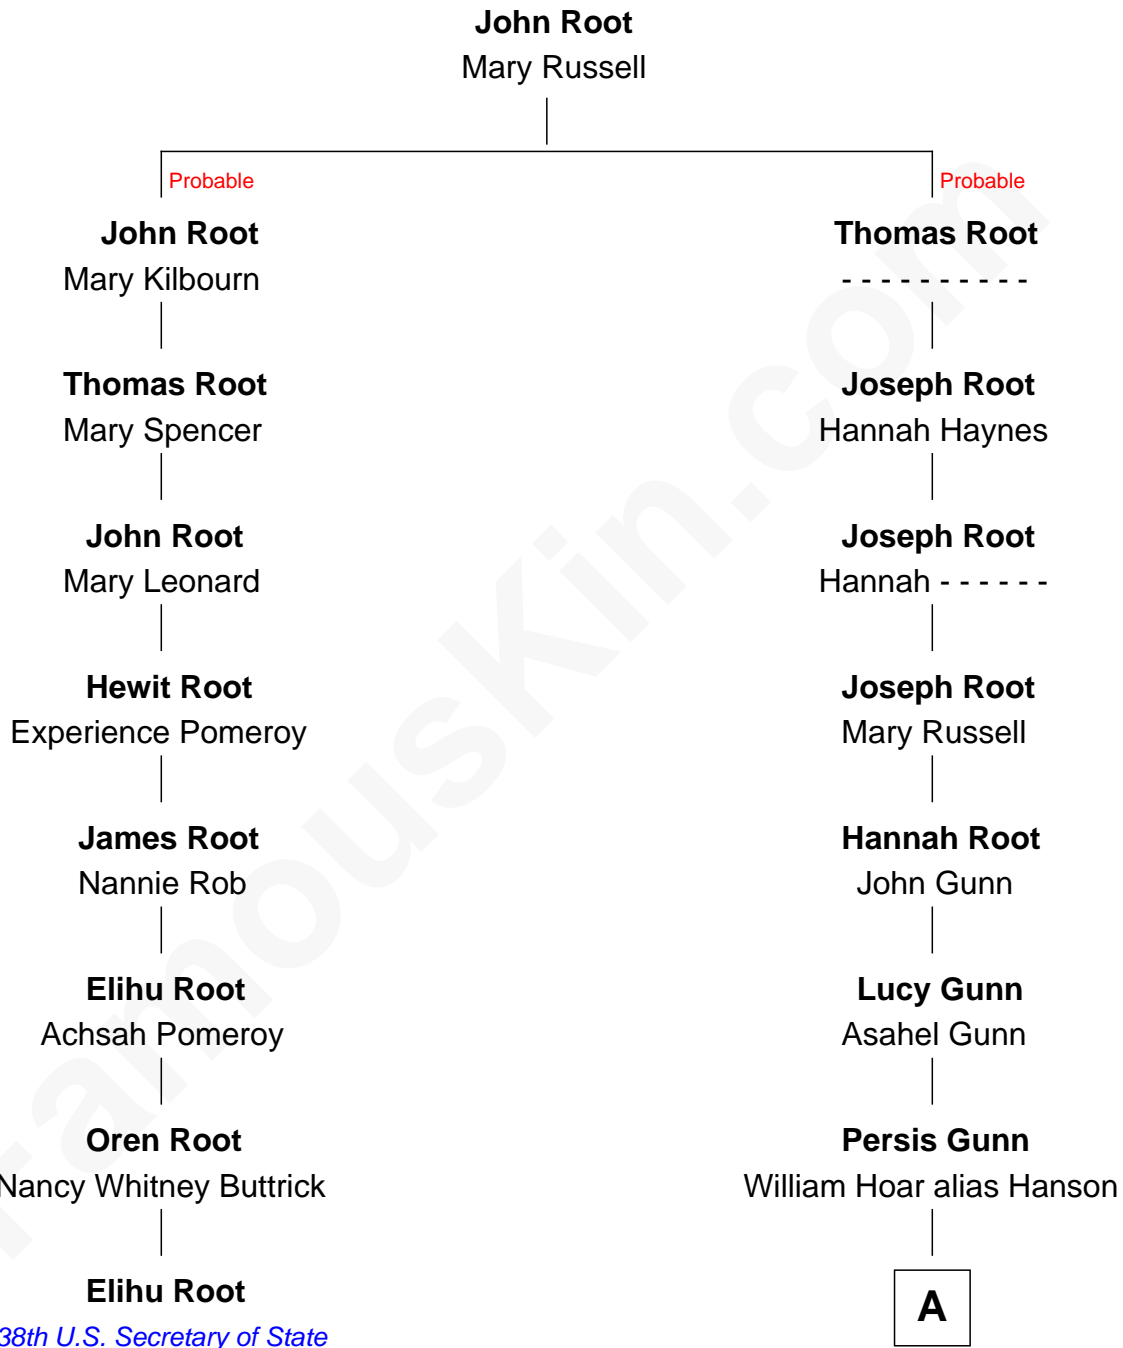

# FamousKin.com Relationship Chart of

**Elihu Root**

*38th U.S. Secretary of State*

7th cousin 5 times removed of

**Janis Joplin**

*Singer and Songwriter*

**A**

|  
**John Milton Hanson**

Laura Ann Wood

|  
**Henry W. Hanson**

Mary M. Marsh

|  
**Herbert M. Hanson**

Stella Mae Sherman

|  
**Laura M. Hanson**

Cecil East

|  
**Dorothy Bonita East**