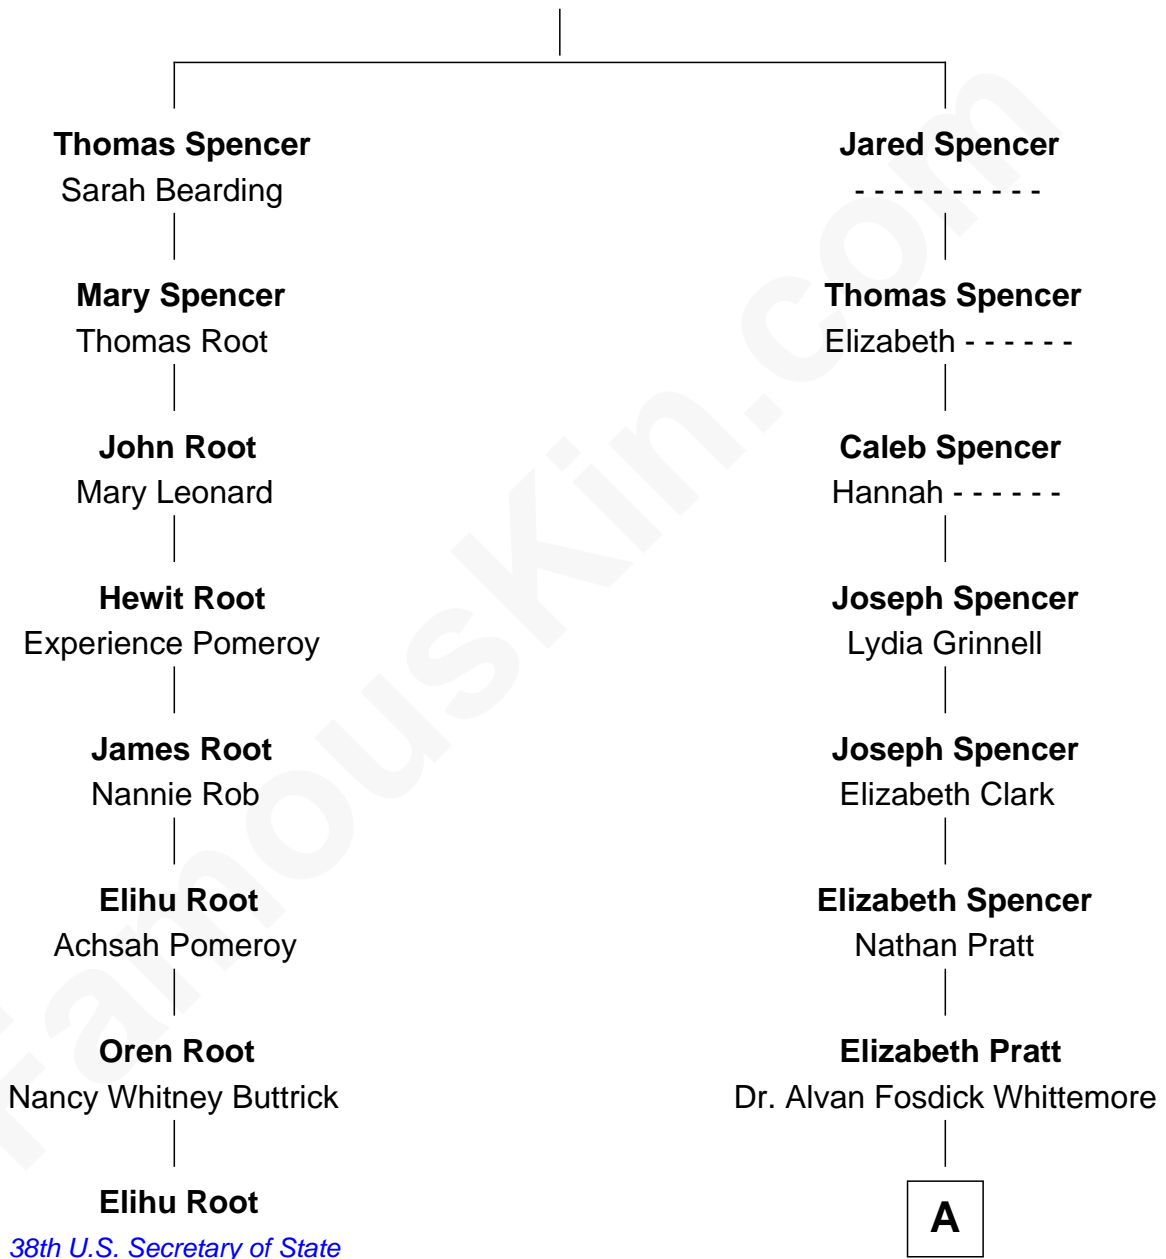

FamousKin.com Relationship Chart of

Elihu Root

38th U.S. Secretary of State

7th cousin 5 times removed of

Ellen DeGeneres

Comedienne and TV Personality

Gerard Spencer

Alice Whitbread

A

George Whitemore
Cordelia Jenkins Dozer

Mary Whitemore
Joseph C. DeGeneres

Alfred George DeGeneres
Julia E. Billiu

Elliot Everett DeGeneres
Ruth Elodie Martin

Elliot Everett DeGeneres
Betty Jane Pfeffer

Ellen DeGeneres
Comedienne and TV Personality