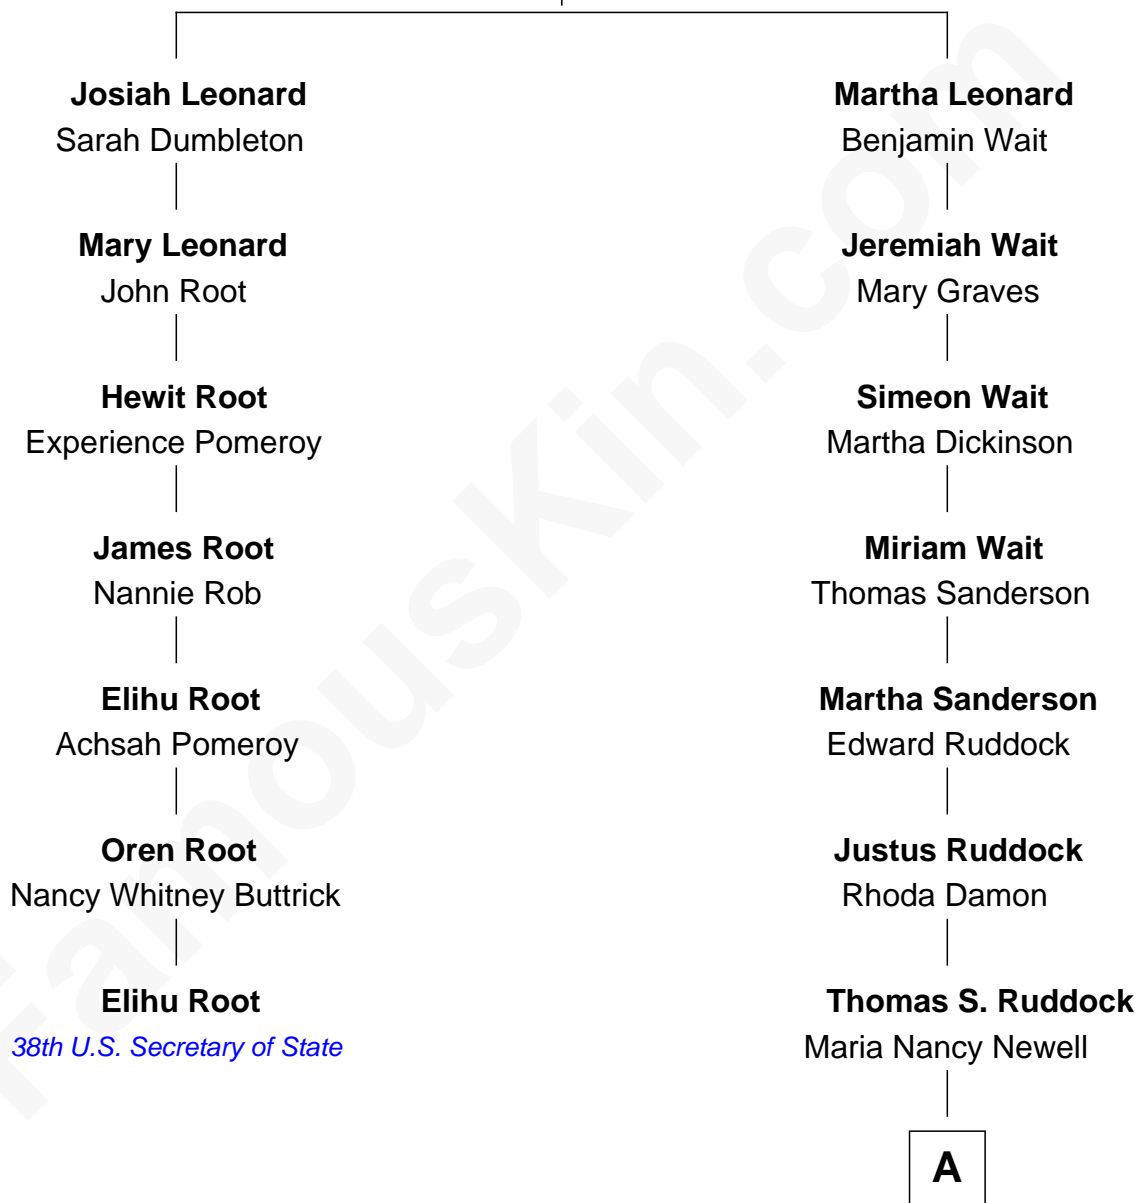

FamousKin.com Relationship Chart of

Elihu Root

38th U.S. Secretary of State

6th cousin 4 times removed of

Sarah Palin

9th Governor of Alaska

John Leonard

Sarah Heald

A

—
May Belle Ruddock
Henry Charles Brandt

—
Nellie Marie Brandt
Charles Francis Heath

—
Charles Richard Heath
Sarah Sheeran

—
Sarah Palin
9th Governor of Alaska

FamousKin.com