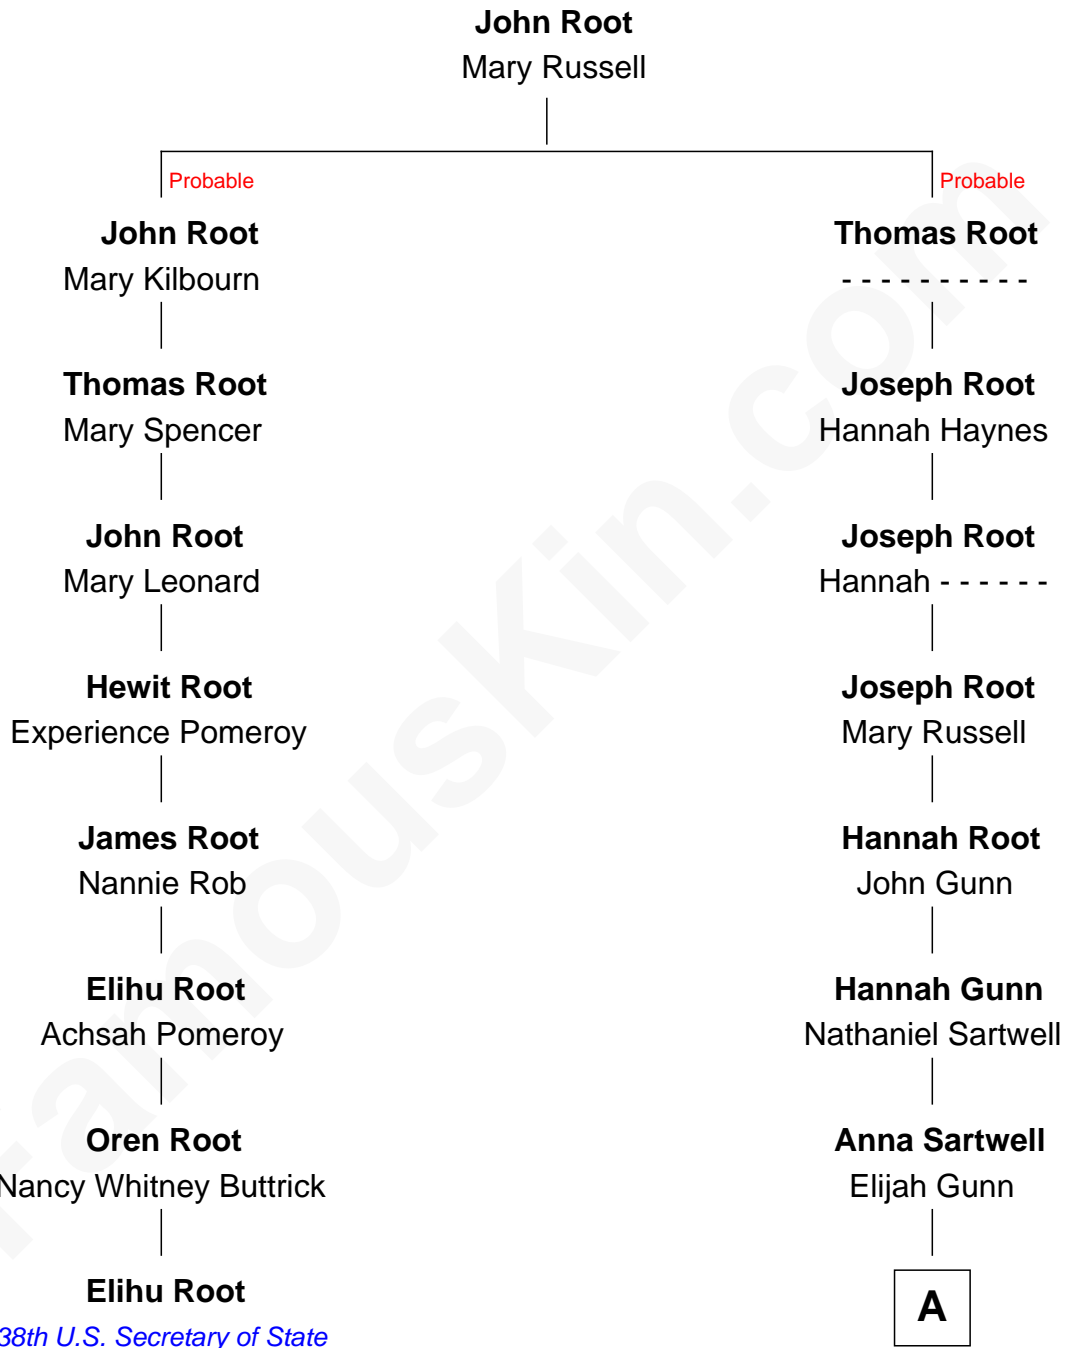

FamousKin.com

Relationship Chart of

Elihu Root

38th U.S. Secretary of State

7th cousin 6 times removed of

Anna Gunn

TV and Movie Actress

A

Horace Gunn

Anna Pritchard

Lucian Gunn

Charlotte O. Smith

Charles Henry Gunn

Elizabeth Ann Whitlock

Earl Leland Gunn

Rose C. Clemens