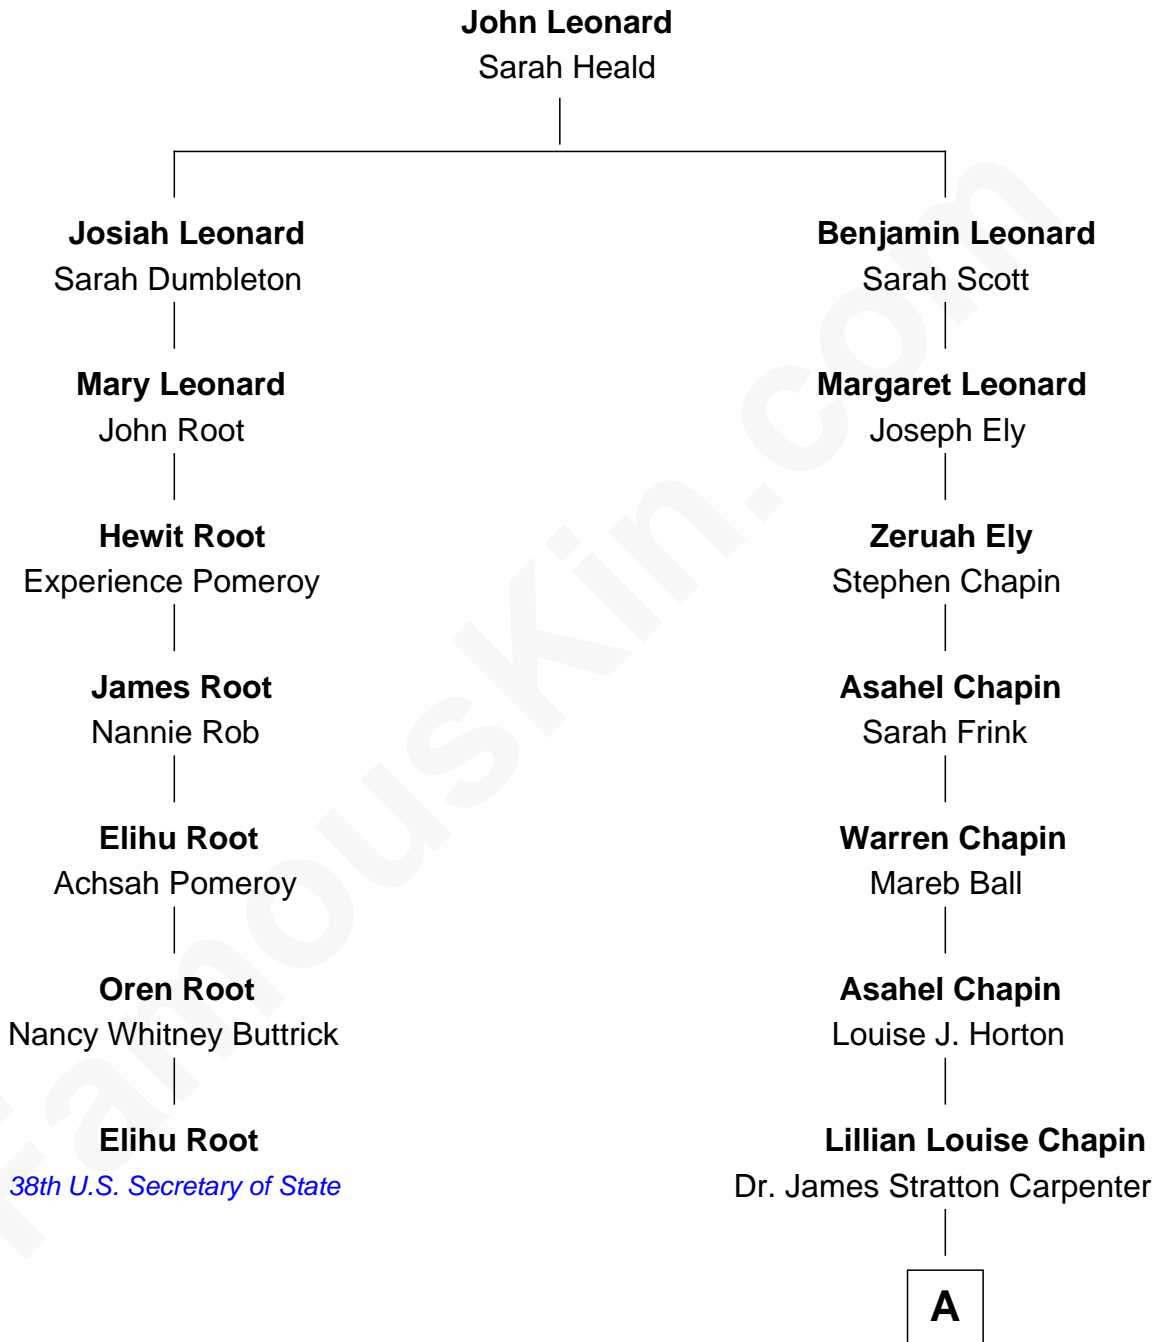

FamousKin.com

Relationship Chart of

Elihu Root

38th U.S. Secretary of State

6th cousin 3 times removed of

Mary Chapin Carpenter
Singer and Songwriter

A

Chapin Carpenter