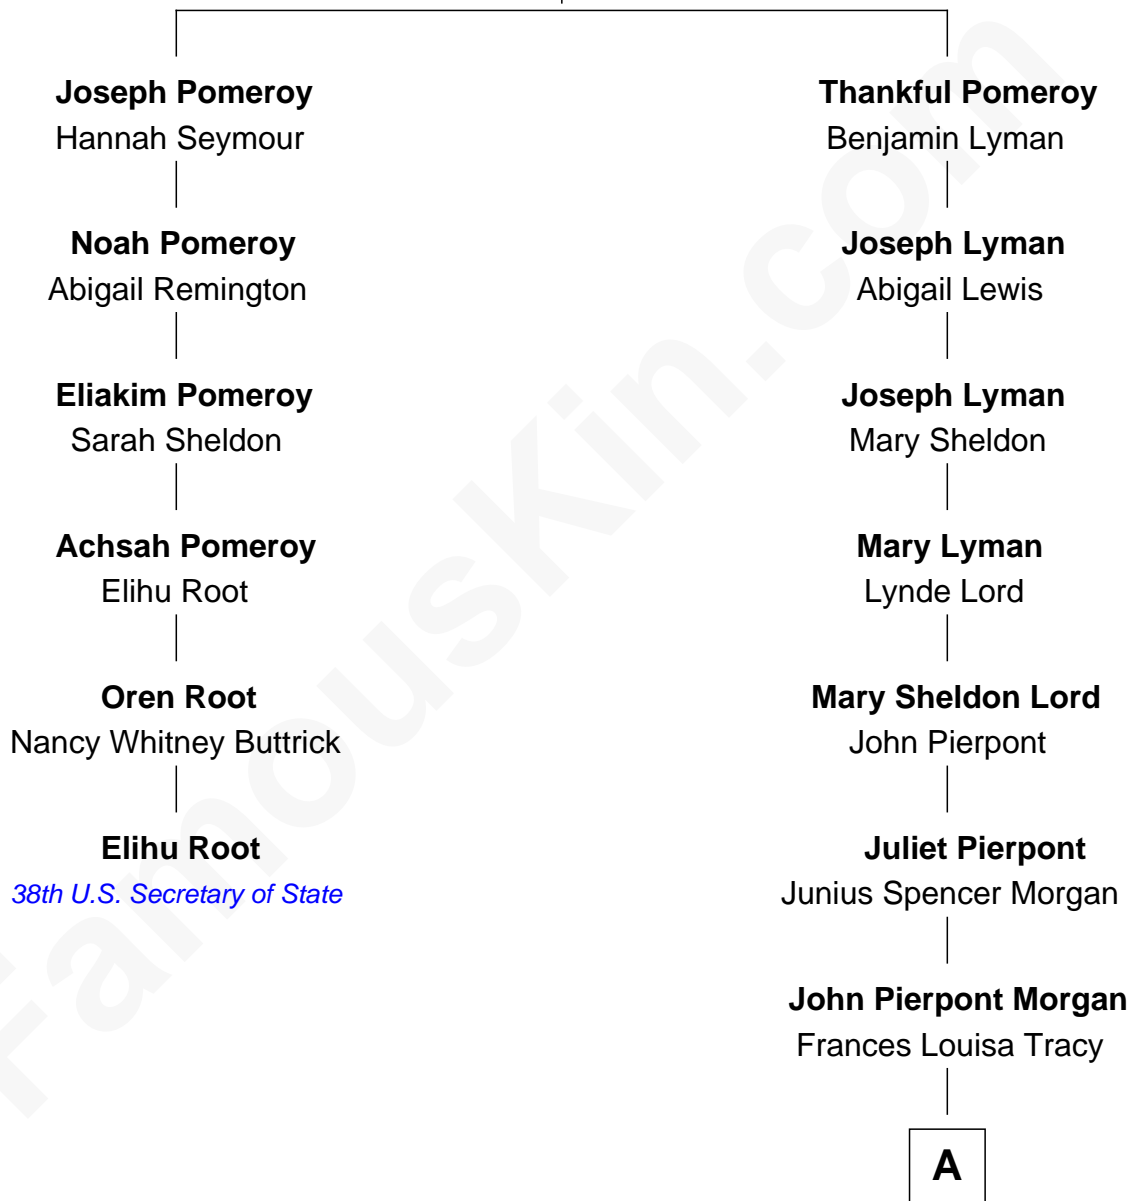

FamousKin.com Relationship Chart of

Elihu Root

38th U.S. Secretary of State

5th cousin 4 times removed of

John Adams Morgan

1952 Olympic Sailing Gold Medalist

Medad Pomeroy
Experience Woodward

A

John Pierpont Morgan

Jane Norton Grew

Henry Sturgis Morgan

Catherine Frances Lovering Adams

John Adams Morgan

Olympic Gold Medalist

FamousKin.com