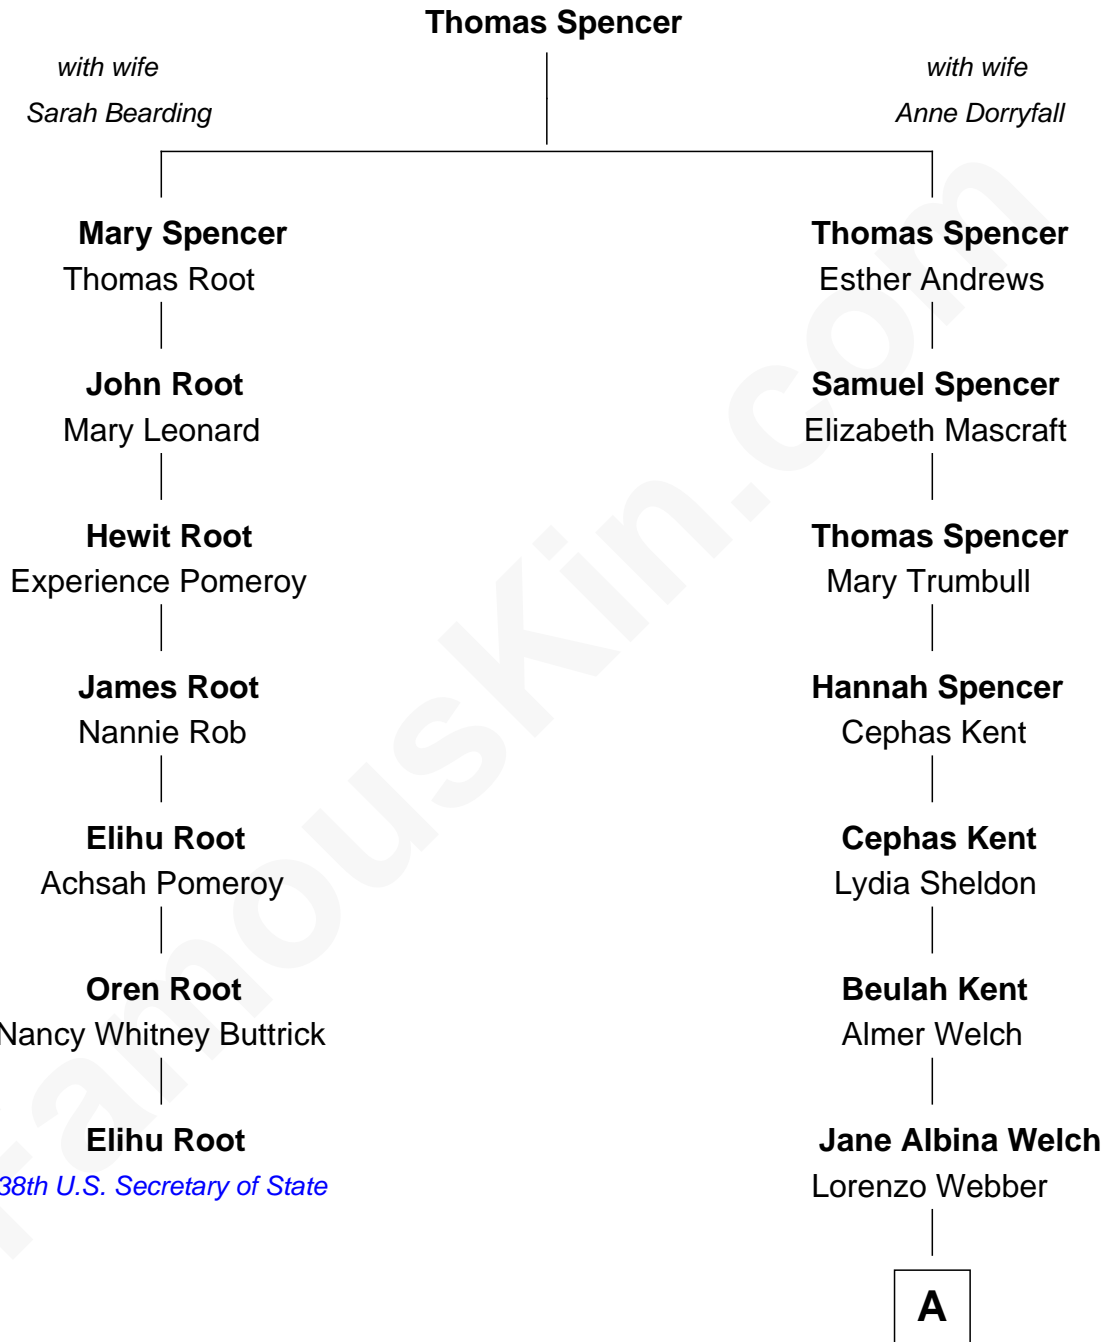

FamousKin.com

Relationship Chart of

Elihu Root

38th U.S. Secretary of State

6th cousin 4 times removed of

Brewster H. Shaw
NASA Astronaut

A

Sophia Webber
Charles Burton Pomeroy

Adelle Pomeroy
John Thomas Shaw

Brewster Hopkinson Shaw
Leone Marguerite Lee

Brewster H. Shaw
NASA Astronaut

FamousKin.com