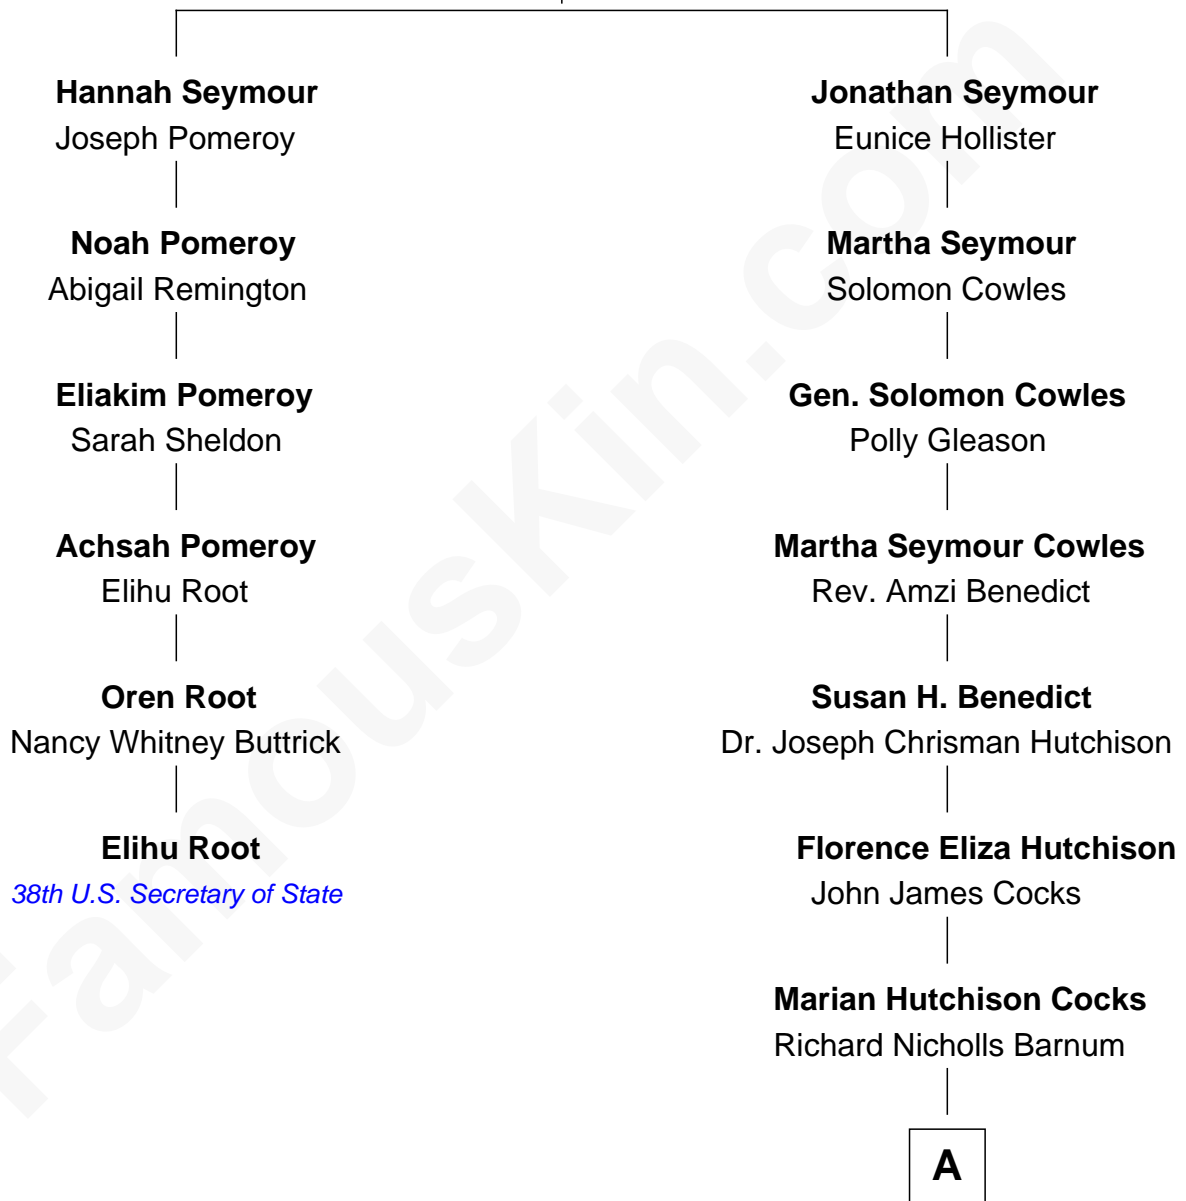

# FamousKin.com Relationship Chart of

**Elihu Root**

*38th U.S. Secretary of State*

5th cousin 4 times removed of

**Treat Williams**

*TV & Movie Actor*

**Richard Seymour**

Hannah Woodruff

**A**

**Eleanor Barnum**  
Treat Payne Andrew

**Marian Andrew**  
Richard Norman Williams

**Treat Williams**  
*TV & Movie Actor*

FamousKin.com