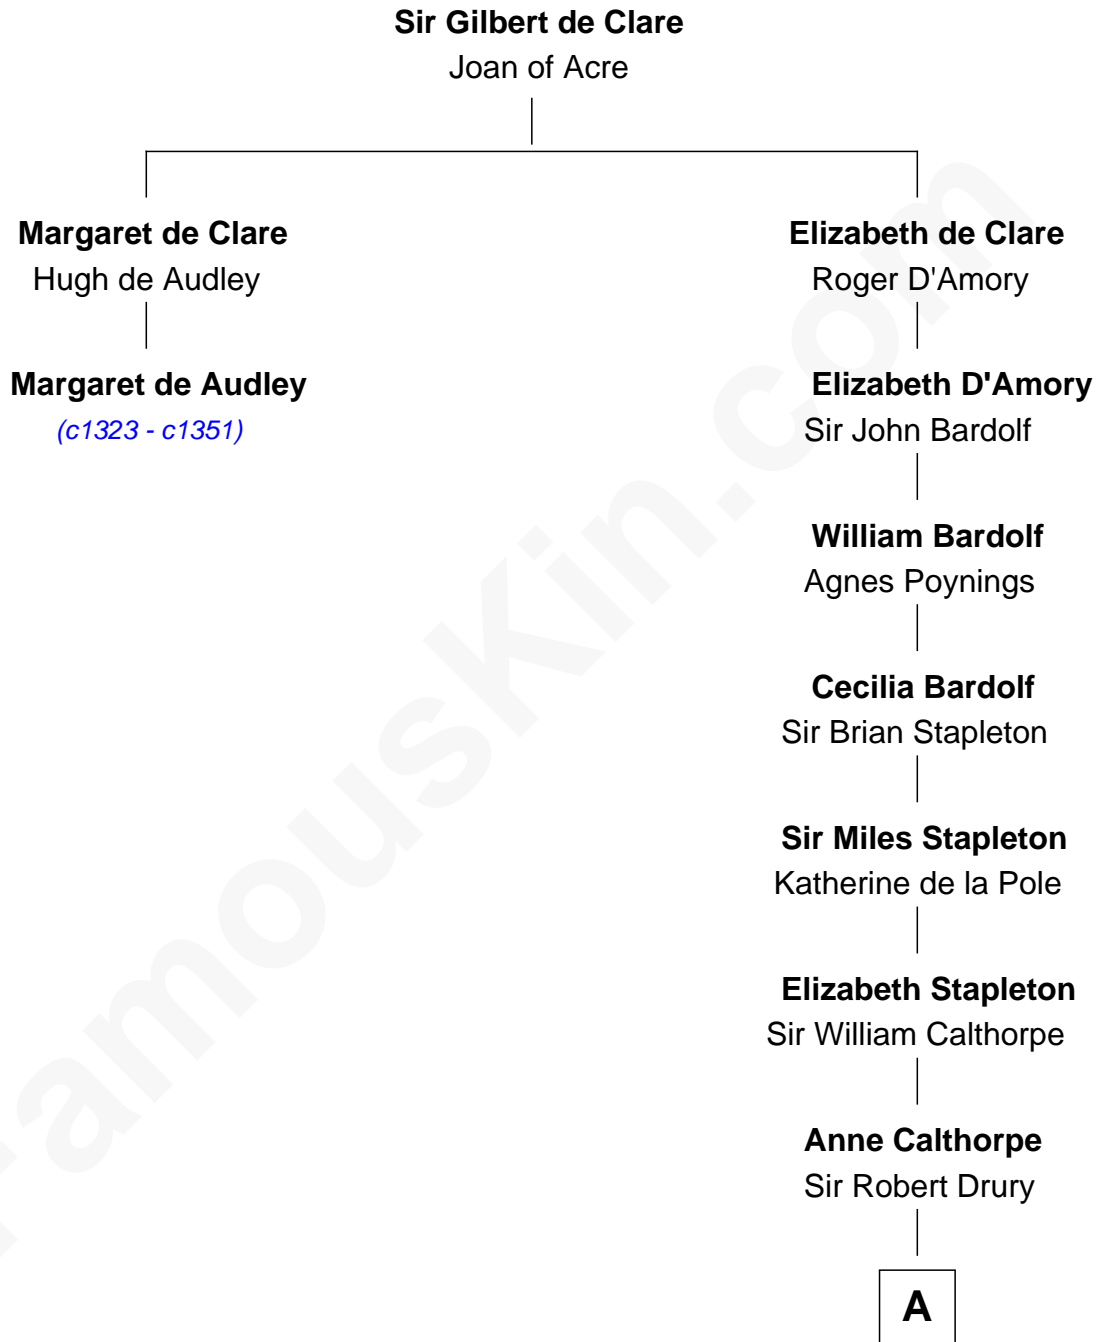

FamousKin.com
Relationship Chart of
Margaret de Audley
(c1323 - c1351)

1st cousin 11 times removed of

Rev. George Burroughs
Executed for Witchcraft, Salem 1692

A

Anne Drury

George Waldegrave

Phyllis Waldegrave

Salem Witch Trials 1692