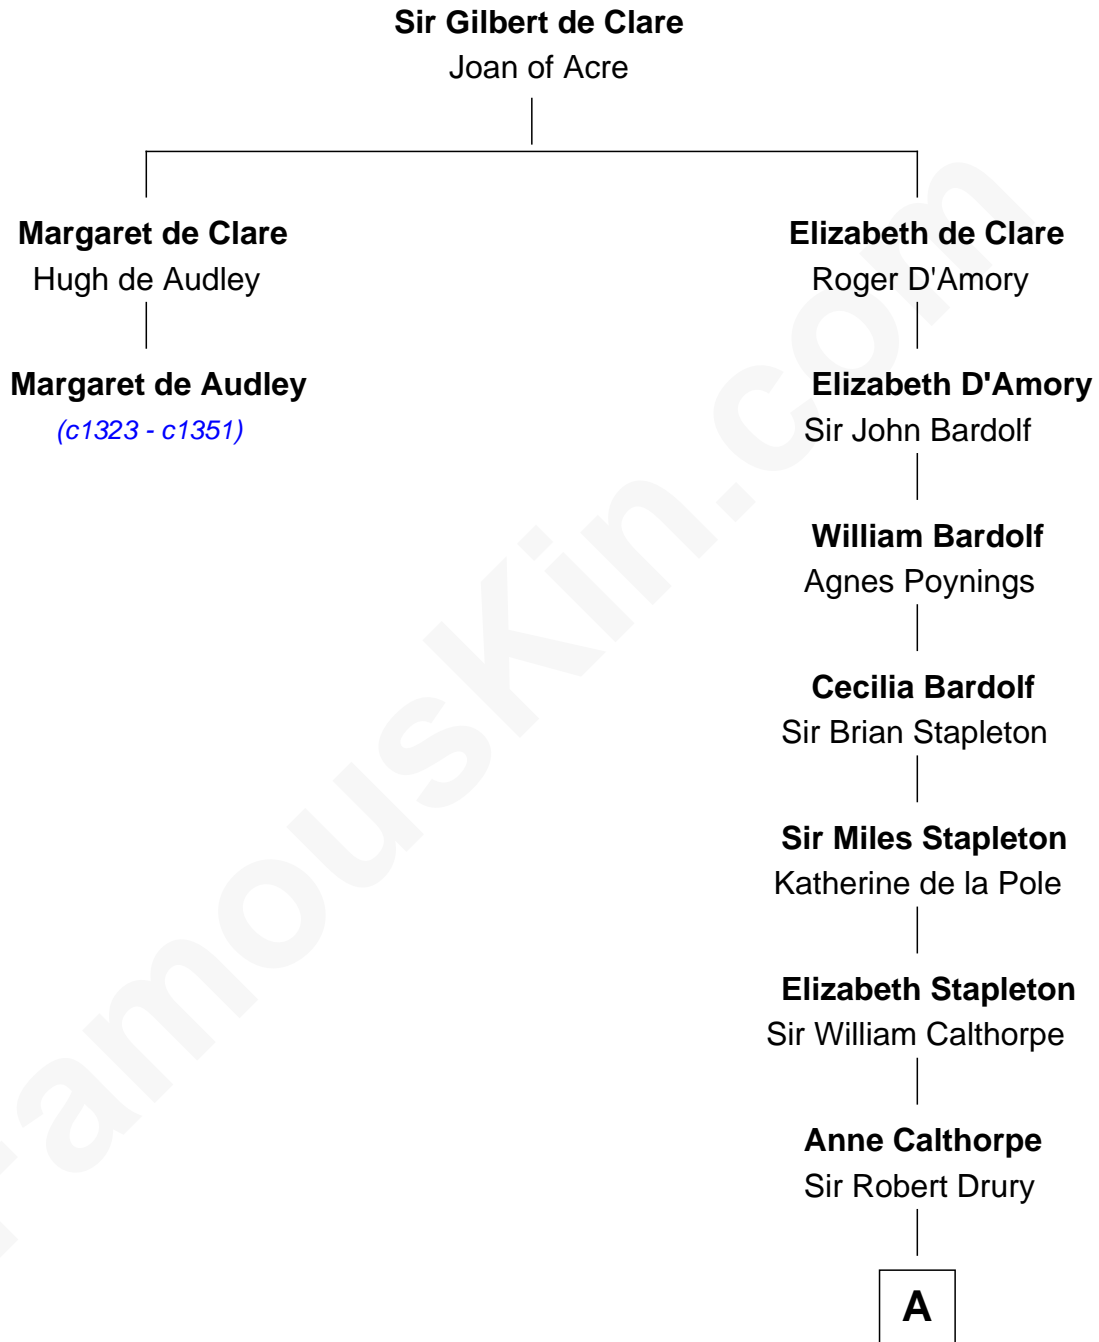

FamousKin.com
Relationship Chart of
Margaret de Audley
(c1323 - c1351)

1st cousin 19 times removed of

Jesse James
Outlaw, Bank Robber, Murderer

A

Elizabeth Drury
Sir Philip Boteler

Sir John Boteler
Grizel Roche

Sir Henry Boteler
Alice Pulter

Anne Boteler
Tyringham Norwood

Probable

Capt. John Norwood

Susannah Norwood
John Howard

John Howard
Katherine Greenberry

Katherine Howard
Orlando Griffith

Sarah Griffith
Col. Nicholas Dorsey