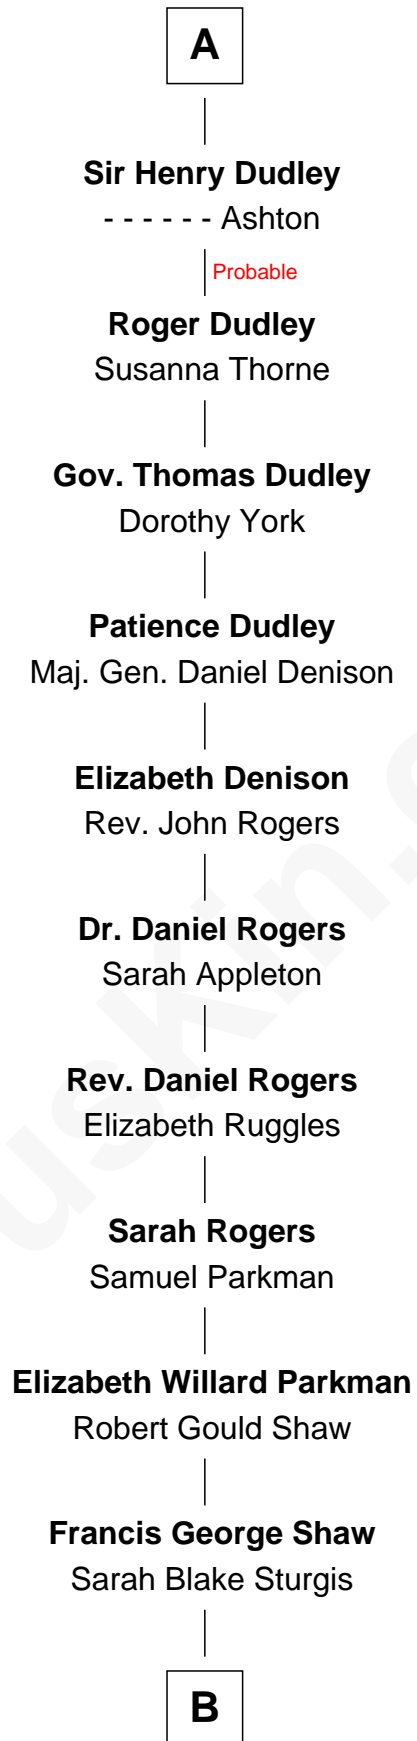

FamousKin.com Relationship Chart of

Margaret de Audley
(c1323 - c1351)

20th Great-grandmother of

Kyra Sedgwick
TV and Movie Actress

Margaret de Audley

Ralph de Stafford

Beatrice de Stafford

Thomas de Ros

Margaret de Ros

Sir Reynold Grey

Margaret Grey

Sir William Bonville

William Bonville

Elizabeth Harington

William Bonville

Katherine Neville

Cecily Bonville

Thomas Grey

Cecily Grey

Sir John Sutton

A

B

—
Susanna Shaw

Robert Bowne Minturn