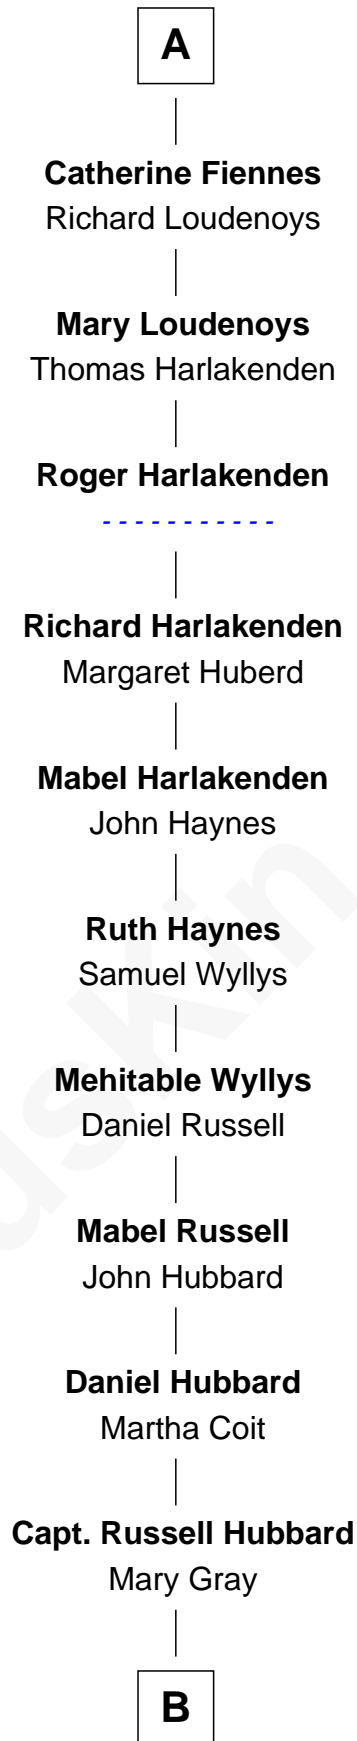

FamousKin.com Relationship Chart of

Margaret de Audley

(c1323 - c1351)

21st Great-grandmother of

Anne Baxter

Movie Actress

Margaret de Audley

Ralph de Stafford

Joan Dacre

Sir Richard Fiennes

Sir John Fiennes

Alice FitzHugh

Thomas Fiennes

Anne Bouchier

A

B

—
Martha Hubbard

David Wright

—
Rev. David Wright

Abigail Goddard

—
William Carey Wright

Anna Lloyd Jones

—
Frank Lloyd Wright

Catherine L. Tobin