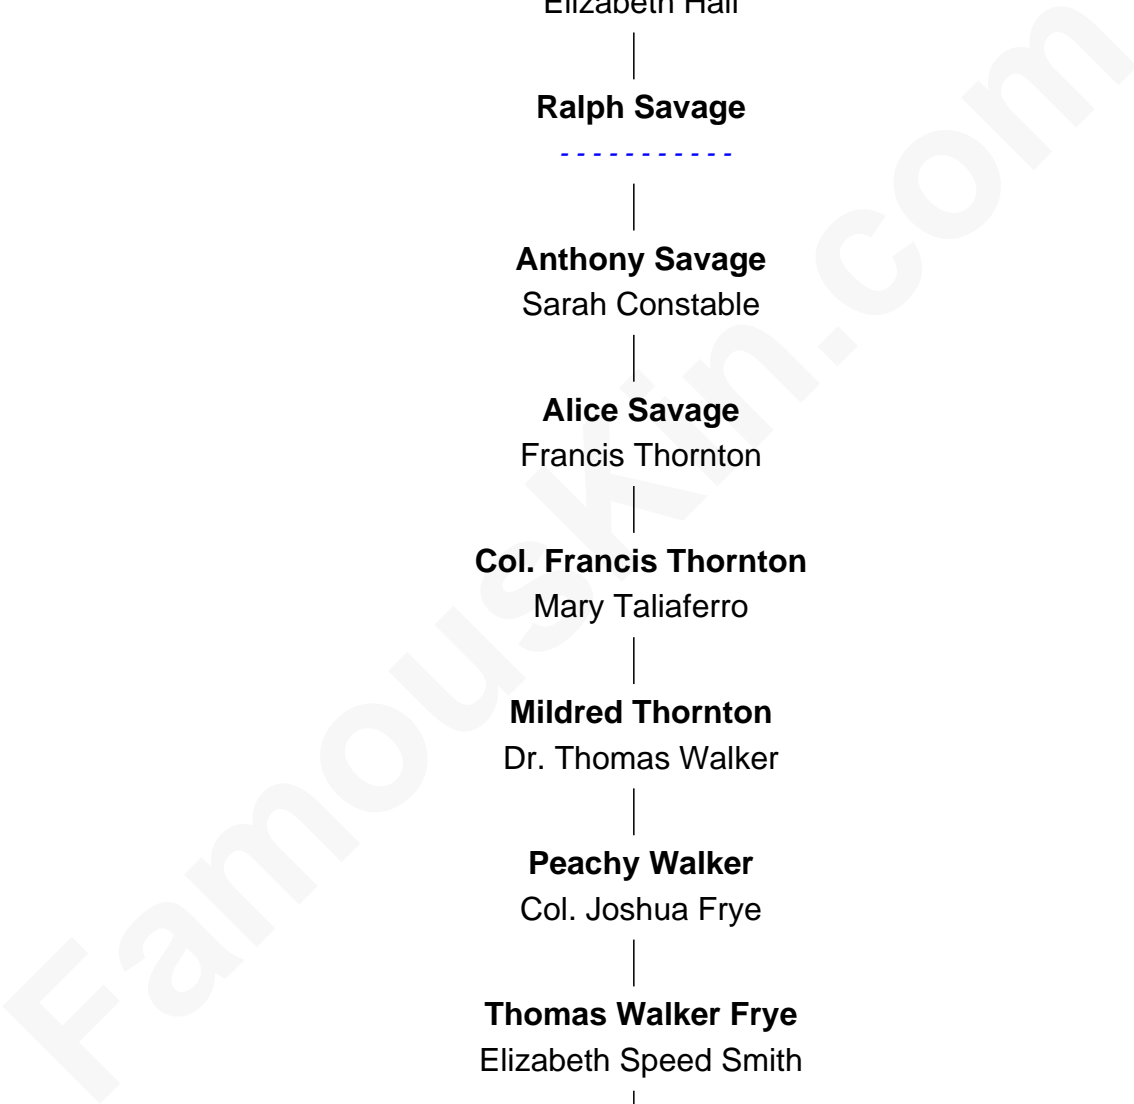

# FamousKin.com Relationship Chart of

**Margaret de Audley**  
(c1323 - c1351)

19th Great-grandmother of

**Adlai Stevenson II**  
31st Governor of Illinois

**Margaret de Audley**

Ralph de Stafford

**Elizabeth de Stafford**

**Alice Savage**

Francis Thornton

**Col. Francis Thornton**

Mary Taliaferro

**Mildred Thornton**

Dr. Thomas Walker

**Peachy Walker**

Col. Joshua Frye

**Thomas Walker Frye**

Elizabeth Speed Smith

**B**

**B**

—  
**Mary Peachy Frye**

Rev. Lewis Warner Green

—  
**Letitia Green**

Adlai Ewing Stevenson