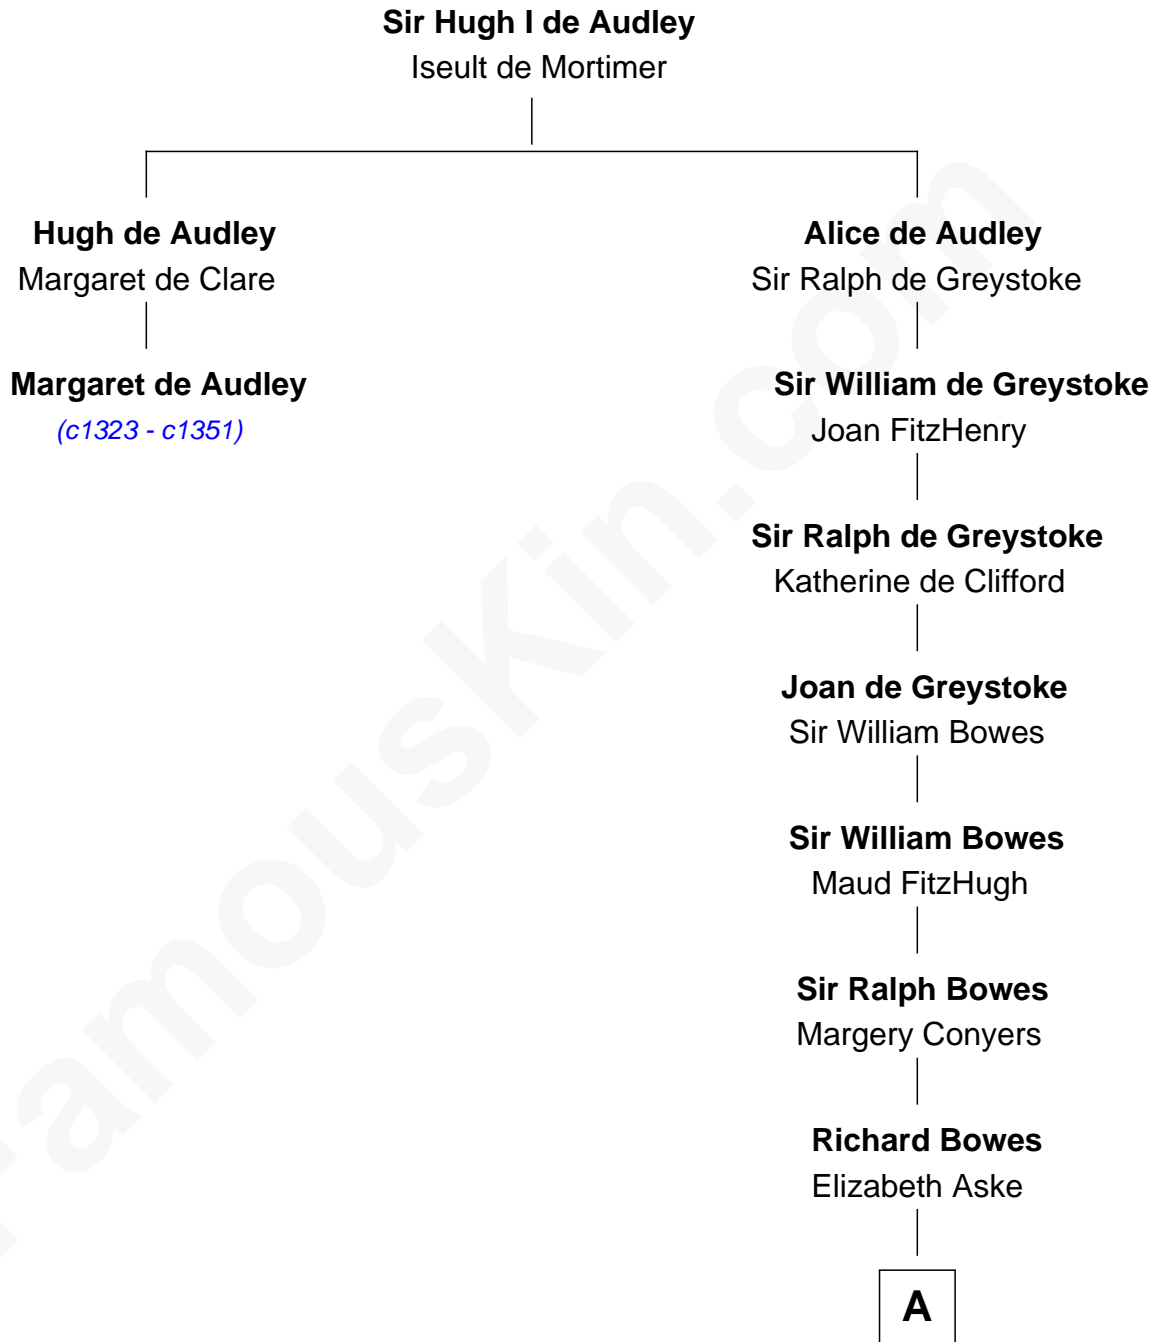

FamousKin.com
Relationship Chart of
Margaret de Audley
 (c1323 - c1351)

1st cousin 18 times removed of

Benedict Cumberbatch
Movie, Television and Stage Actor

A

Sir George Bowes

Jane Talbot

Thomas Bowes

Anne Warcop