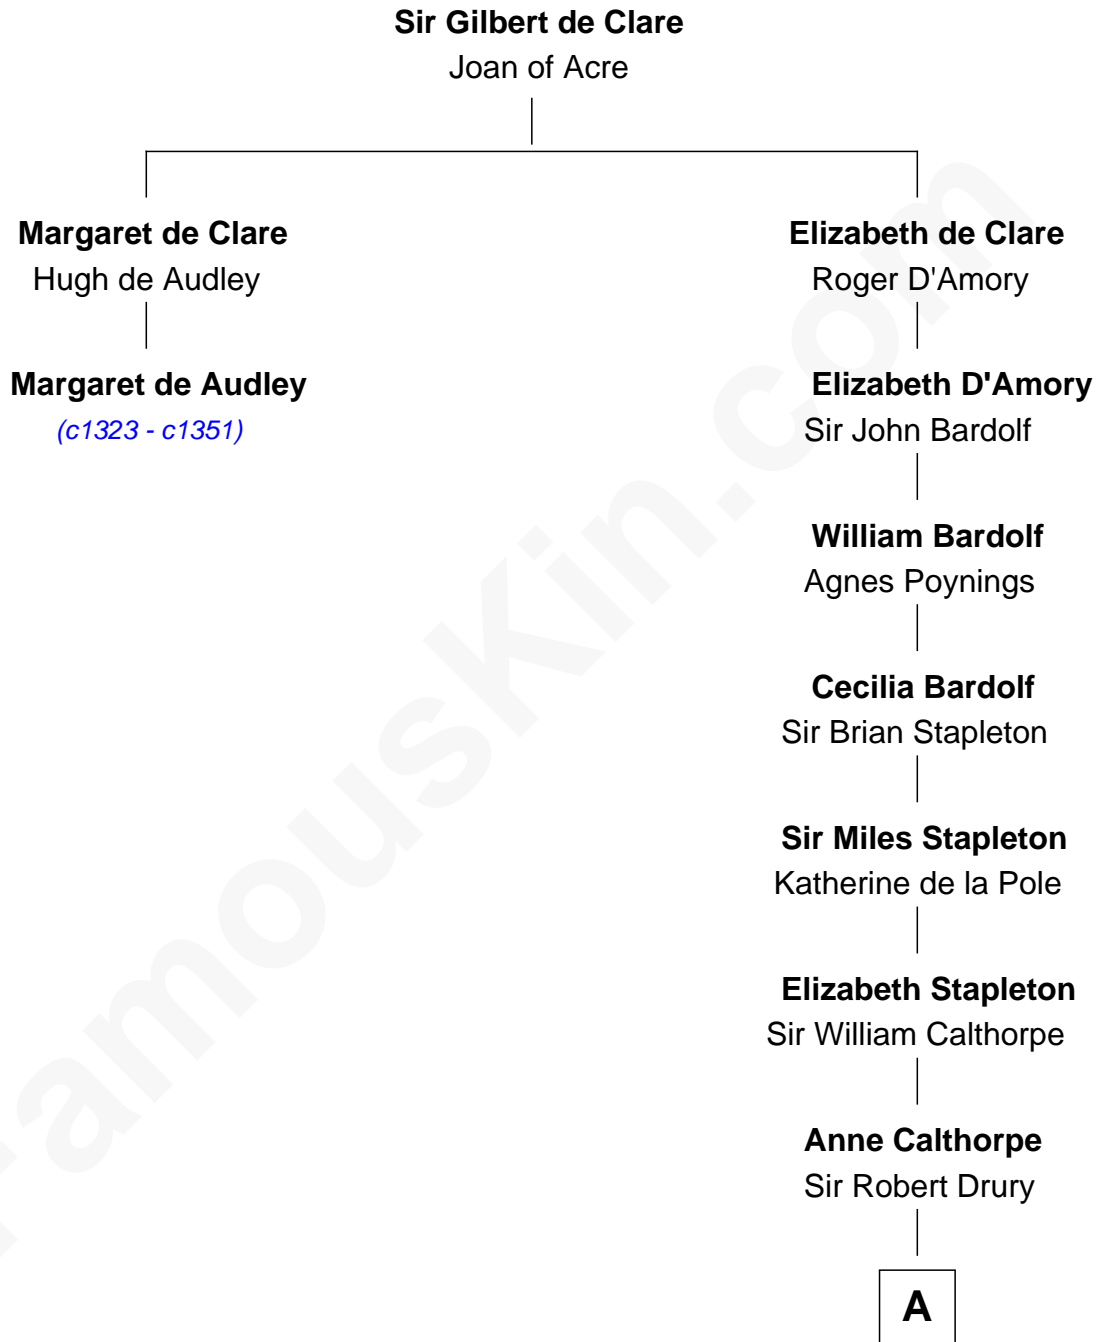

**FamousKin.com**  
**Relationship Chart of**  
**Margaret de Audley**  
*(c1323 - c1351)*

1st cousin 15 times removed of

**Charles Carnan Ridgely**  
*15th Governor of Maryland*

**A**

**Elizabeth Drury**  
Sir Philip Boteler

**Sir John Boteler**  
Grizel Roche

**Sir Henry Boteler**  
Alice Pulter

**Anne Boteler**  
Tyringham Norwood

Probable

**Capt. John Norwood**

-----  
**Susannah Norwood**  
John Howard

**John Howard**  
Mary Warfield

**Rachel Howard**  
Col. Charles Ridgely

**Achsah Ridgely**  
Charles R. Carnan

**Charles Carnan Ridgely**  
*15th Governor of Maryland*