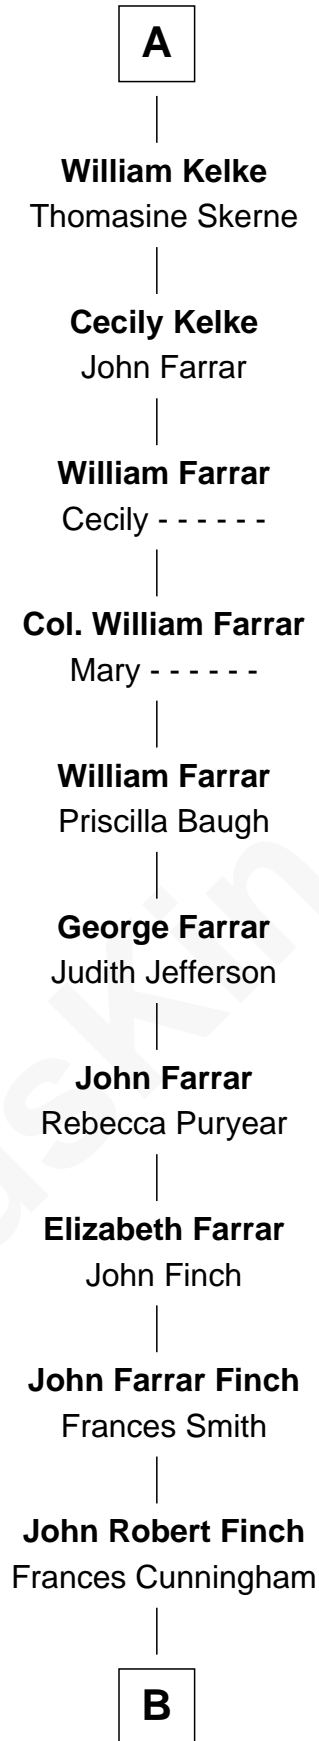

# FamousKin.com Relationship Chart of

**Margaret de Audley**

(c1323 - c1351)

18th Great-grandmother of

**Harper Lee**

*Author of To Kill a Mockingbird*

**Margaret de Audley**

Ralph de Stafford

**Sir Hugh de Stafford**

Philippa de Beauchamp

**Katherine de Stafford**

Michael de la Pole

**Isabel de la Pole**

Thomas Morley

**Anne Morley**

Sir John Hastings

**Elizabeth Hastings**

Sir Robert Hildyard

**Katherine Hildyard**

William Girlington

**Isabel Girlington**

Christopher Kelke

**A**

**B**

James Cunningham Finch

Ellen Rivers Williams

Frances Cunningham Finch

Amasa Coleman Lee

Harper Lee

*Author of [To Kill a Mockingbird](#)*

FamousKin.com