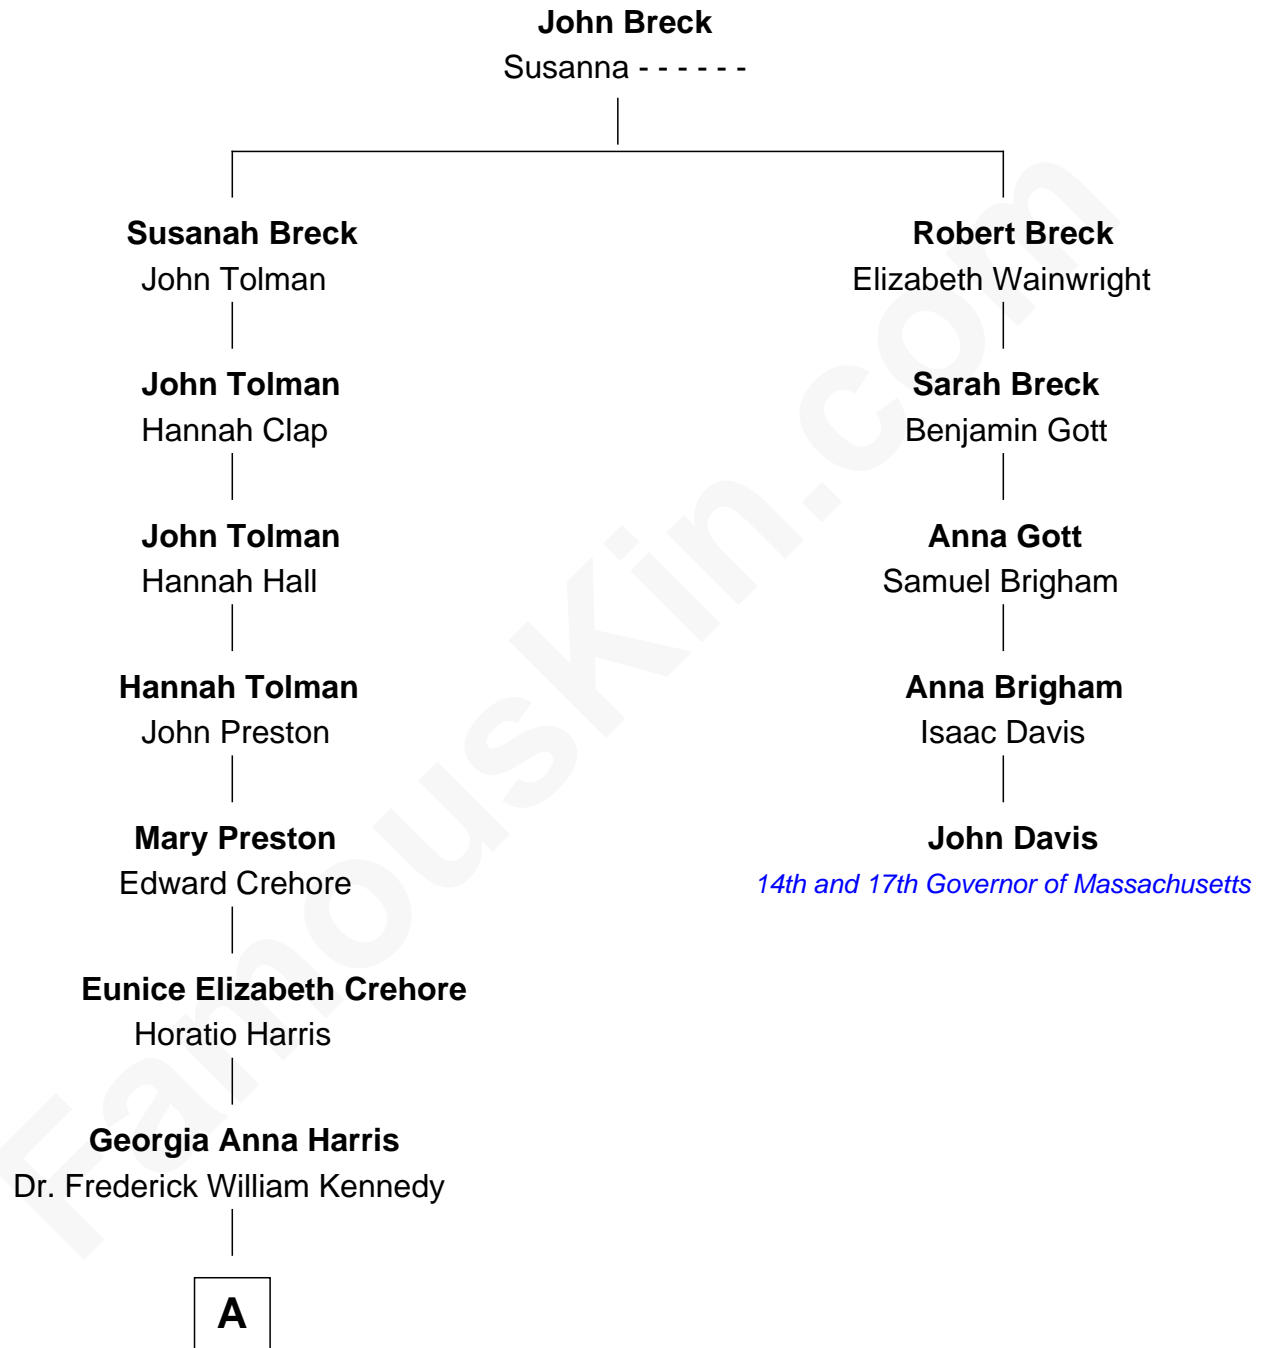

FamousKin.com
Relationship Chart of
George Kennedy
Movie Actor

4th cousin 4 times removed of

John Davis
14th and 17th Governor of Massachusetts

A

George Harris Kennedy

Helen Kieselbach

George Kennedy

Movie Actor

FamousKin.com