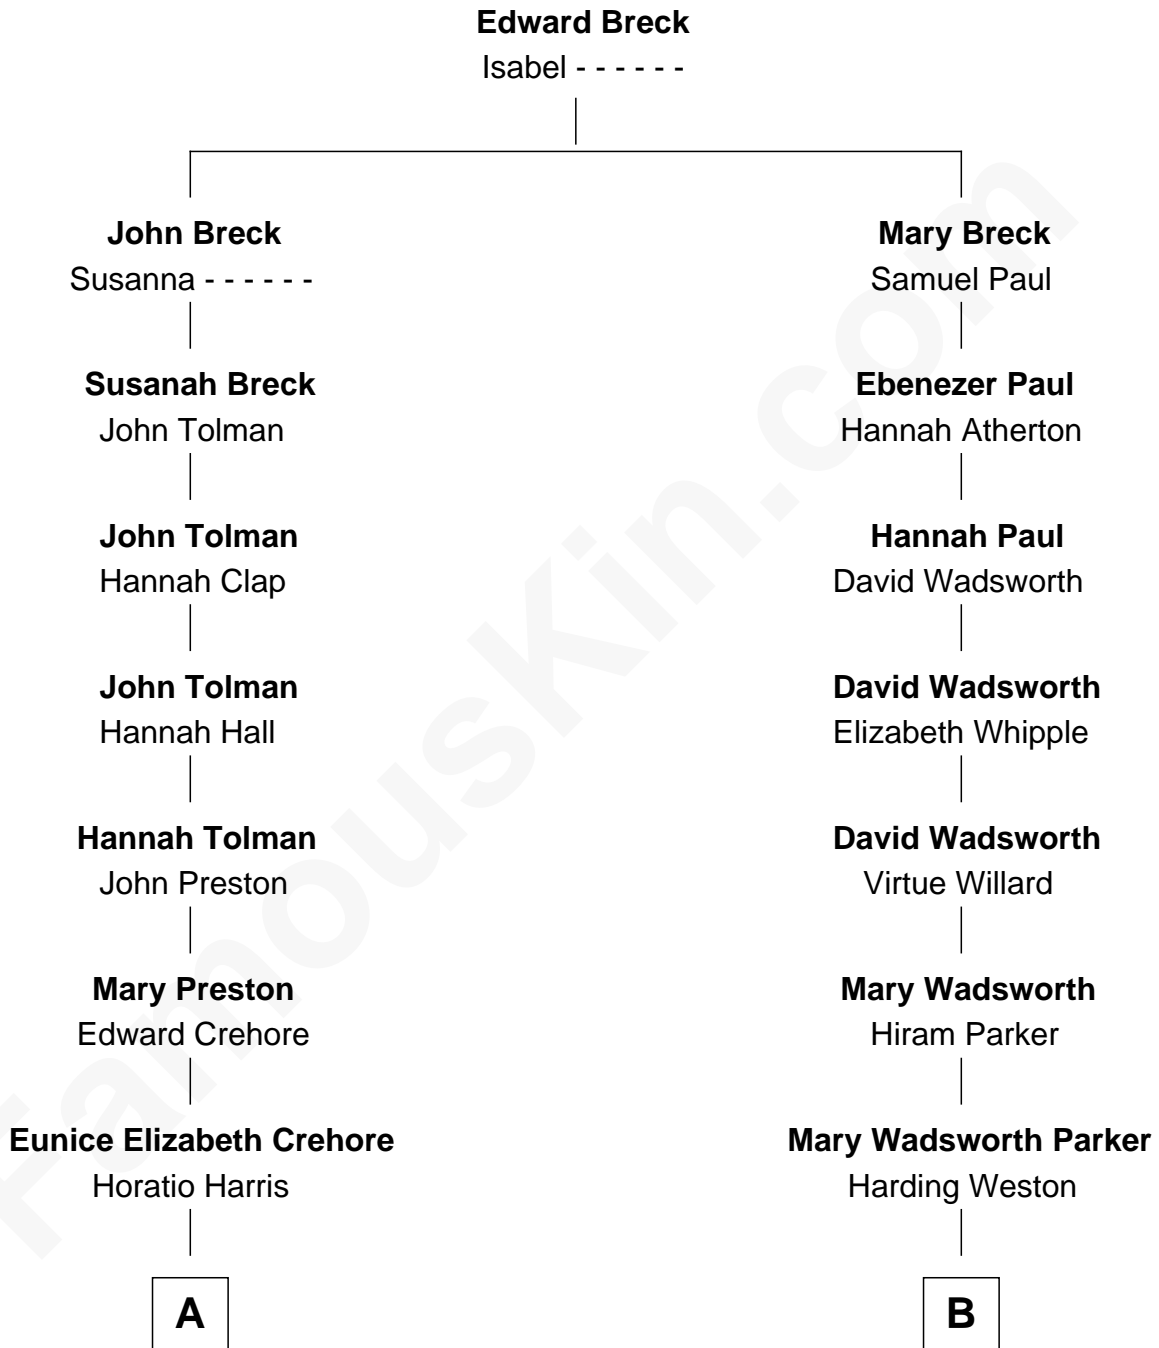

FamousKin.com
Relationship Chart of
George Kennedy
Movie Actor

8th cousin 1 time removed of
Ezra Pound
Expatriate American Poet and Critic

FamousKin.com