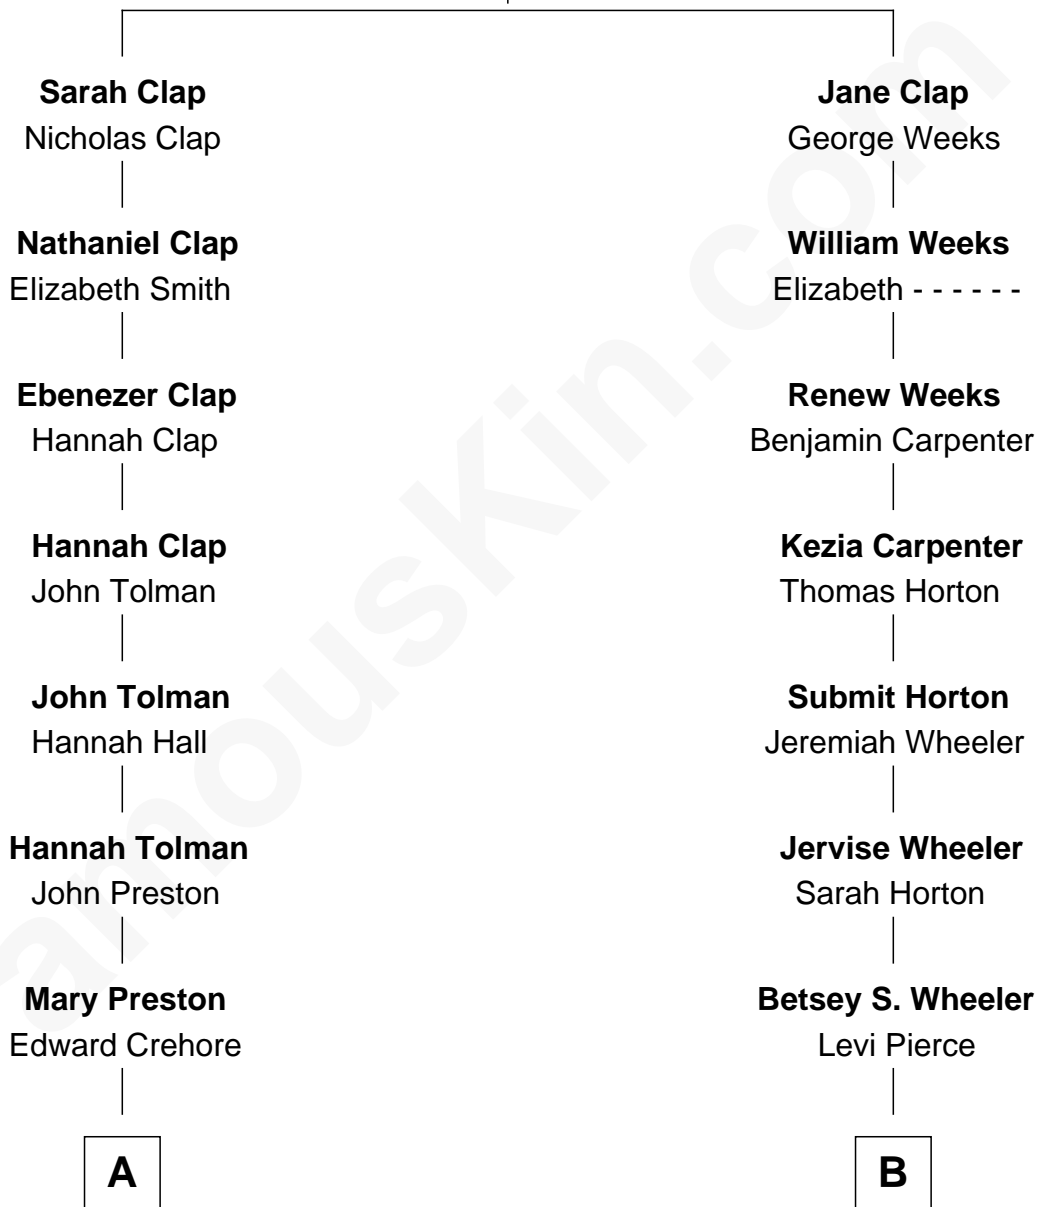

**FamousKin.com**  
**Relationship Chart of**  
**George Kennedy**  
*Movie Actor*

10th cousin 2 times removed of

**Billy Bush**  
*TV Personality and Host*

**William Clap**  
 Joan Channon

**A**

**Eunice Elizabeth Crehore**

Horatio Harris

**Georgia Anna Harris**

Dr. Frederick William Kennedy

**George Harris Kennedy**

Helen Kieselbach

**George Kennedy**

*Movie Actor*

**B**

**Elizabeth Slade Pierce**

Cortland Philip Livingston Butler

**Mary Elizabeth Butler**

Robert Emmet Sheldon

**Flora Sheldon**

Samuel Prescott Bush

**Prescott Sheldon Bush**

Dorothy Wear Walker