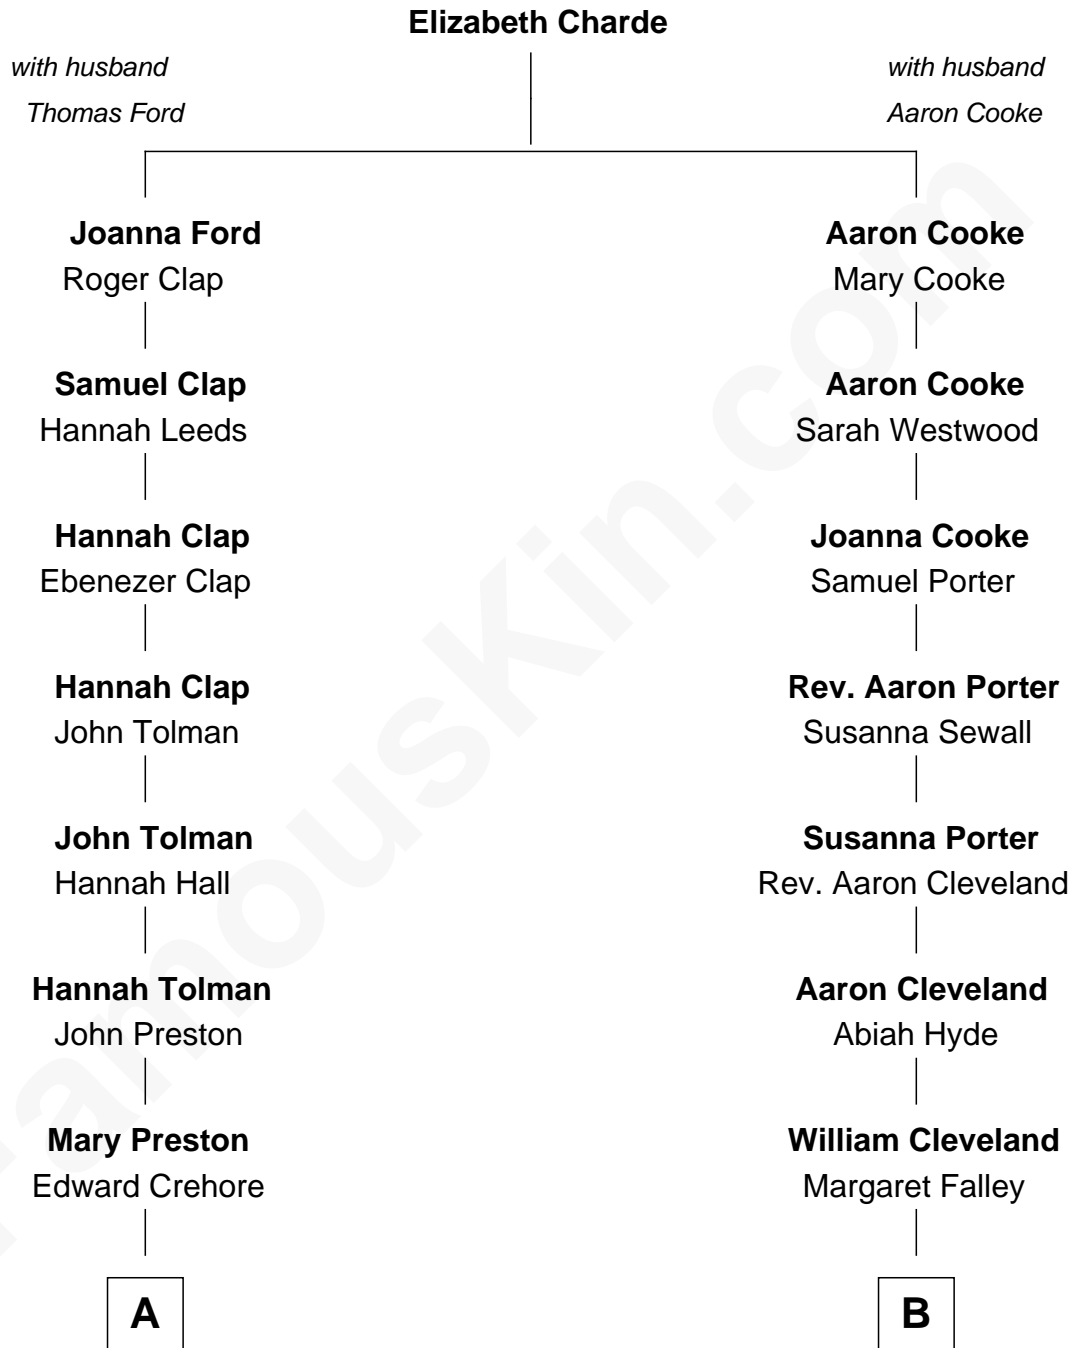

FamousKin.com
Relationship Chart of
George Kennedy
Movie Actor

8th cousin 2 times removed of
Grover Cleveland
22nd and 24th U.S. President

A

Eunice Elizabeth Crehore

Horatio Harris

Georgia Anna Harris

Dr. Frederick William Kennedy

22nd and 24th U.S. President

FamousKin.com