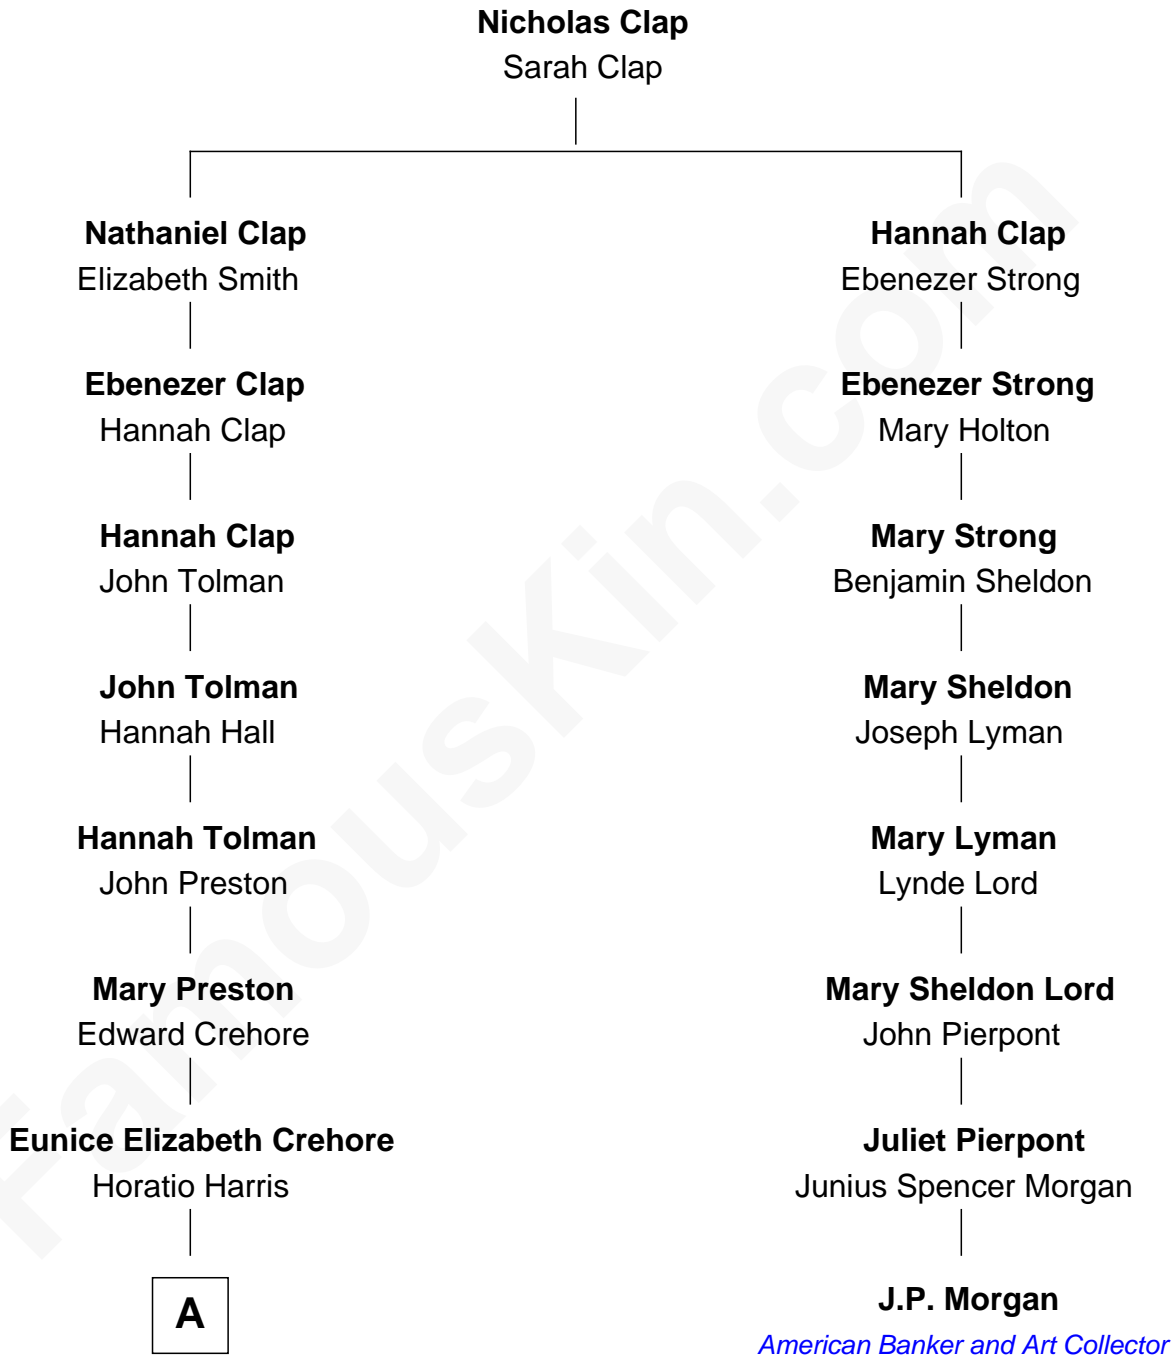

FamousKin.com
Relationship Chart of
George Kennedy
Movie Actor

7th cousin 2 times removed of

J.P. Morgan
American Banker and Art Collector

A

—
Georgia Anna Harris
Dr. Frederick William Kennedy

—
George Harris Kennedy
Helen Kieselbach