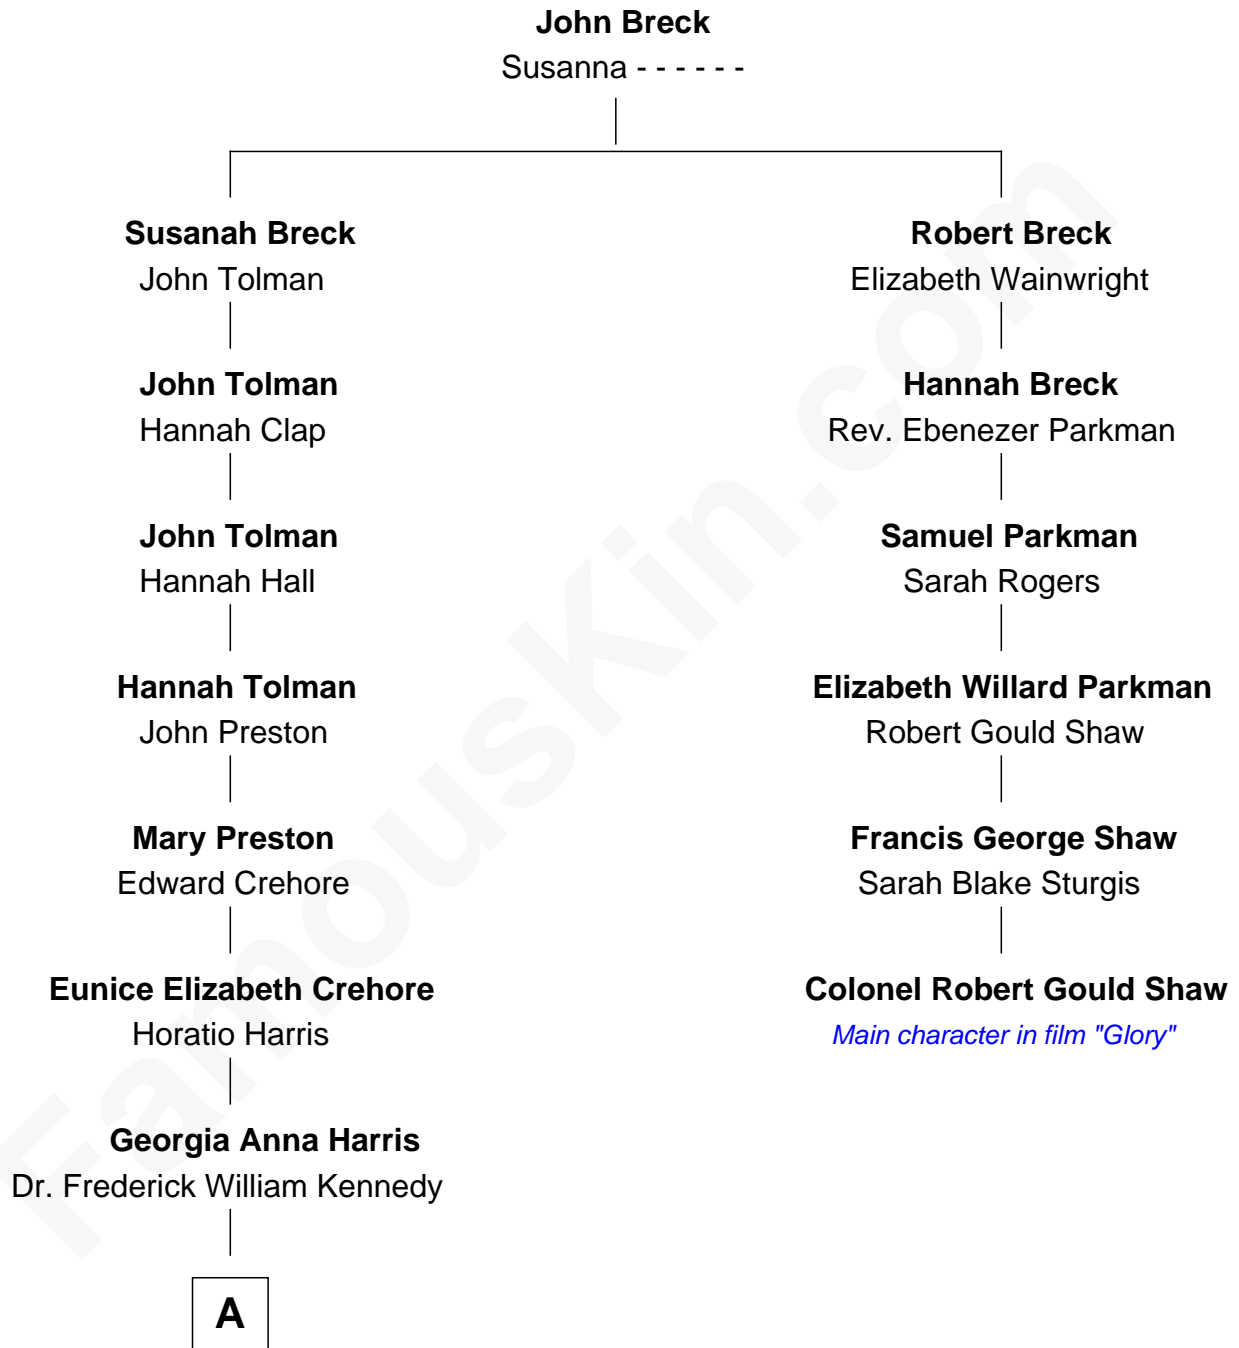

FamousKin.com

Relationship Chart of

George Kennedy

Movie Actor

5th cousin 3 times removed of

Colonel Robert Gould Shaw

U.S. Civil War leader of film "Glory" fame

A

George Harris Kennedy

Helen Kieselbach

George Kennedy

Movie Actor

FamousKin.com