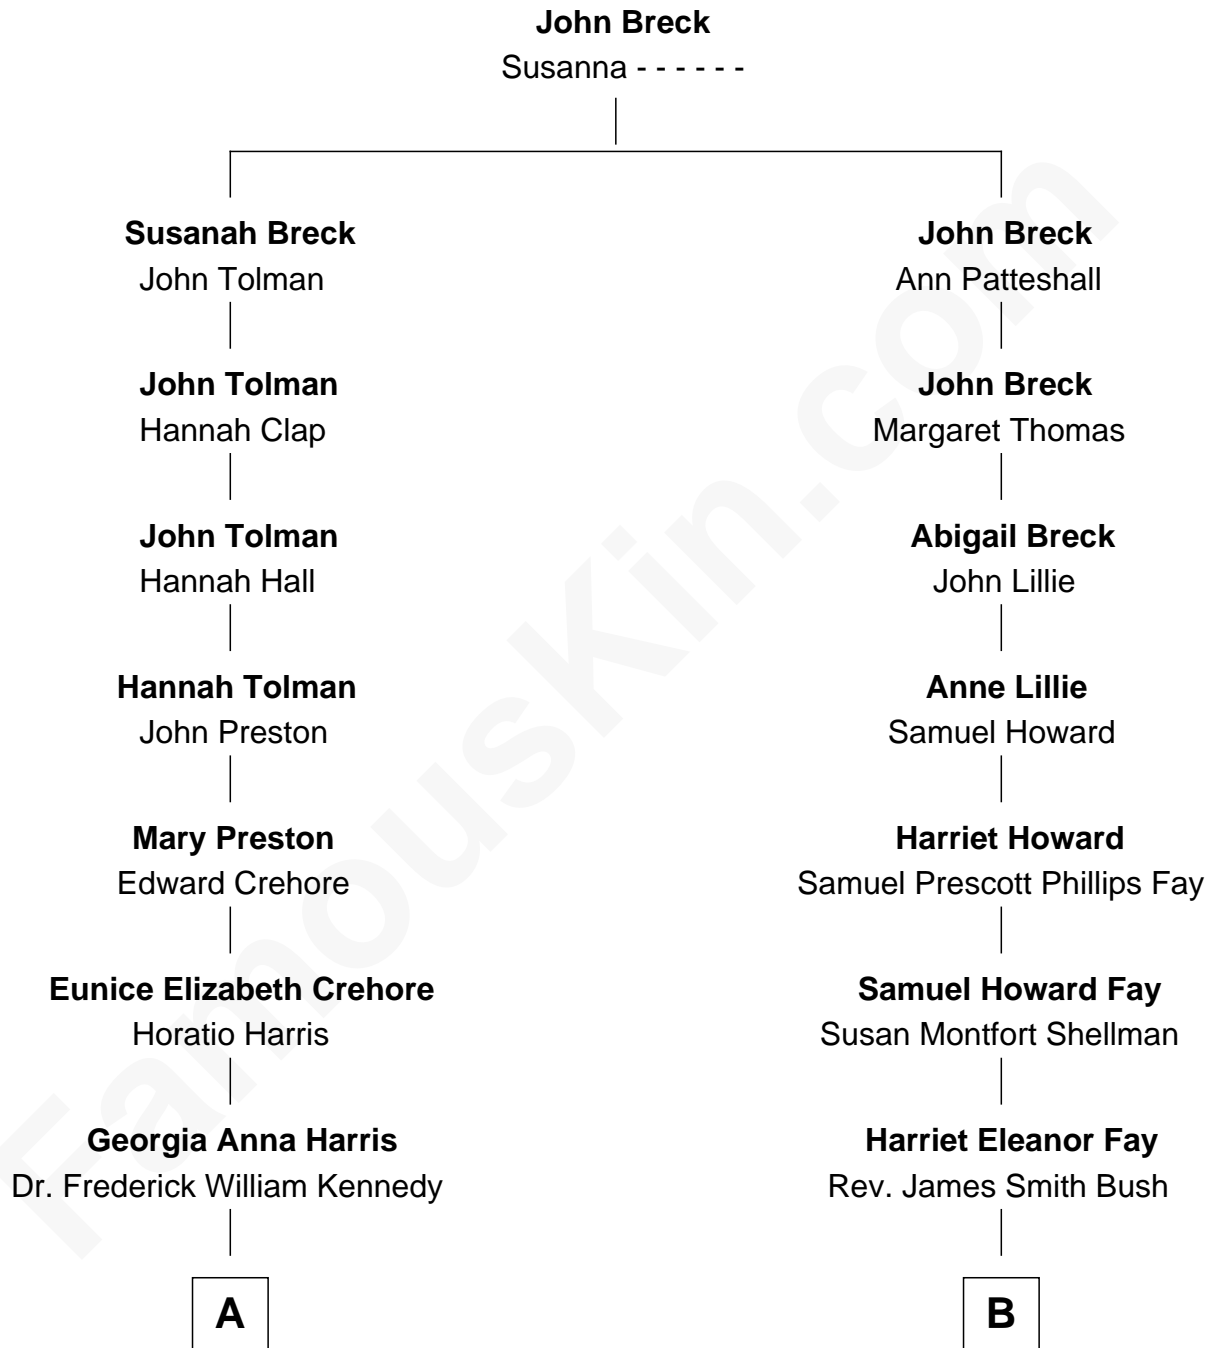

FamousKin.com Relationship Chart of

George Kennedy

Movie Actor

8th cousin 1 time removed of

George H. W. Bush

41st U.S. President

A

George Harris Kennedy

Helen Kieselbach

George Kennedy

Movie Actor

B

Samuel Prescott Bush

Flora Sheldon

Prescott Sheldon Bush

Dorothy Wear Walker

George H. W. Bush

41st U.S. President

FamousKin.com