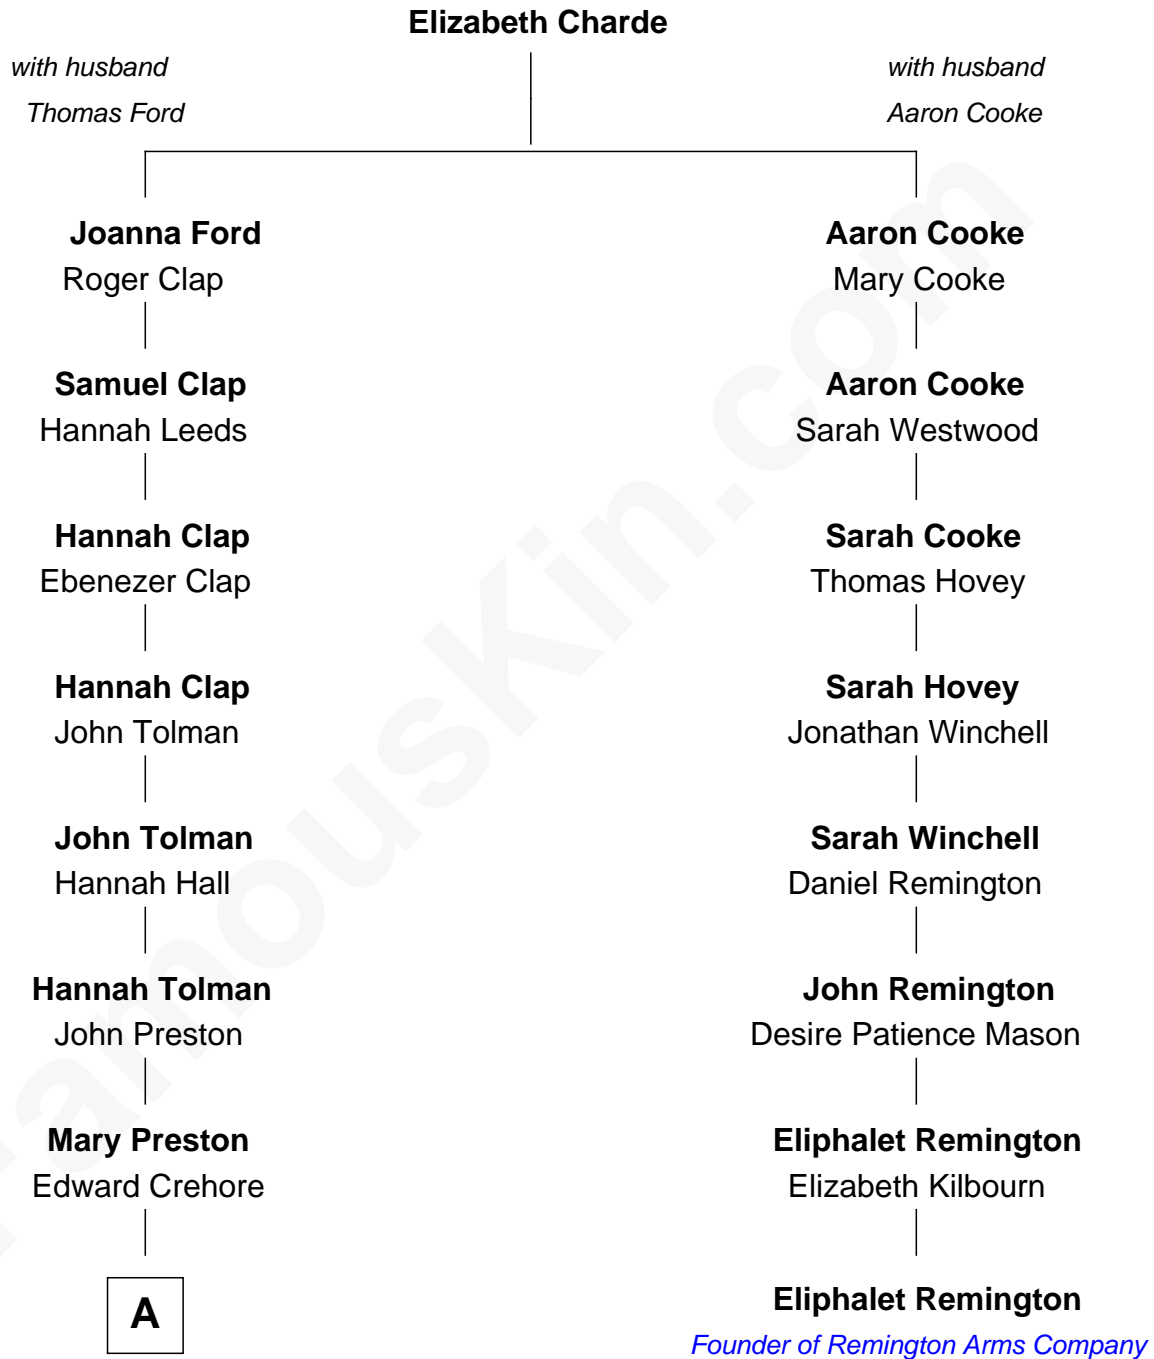

FamousKin.com
Relationship Chart of
George Kennedy
Movie Actor

7th cousin 3 times removed of
Elphalet Remington
Founder of Remington Arms Company

A

—
Eunice Elizabeth Crehore

Horatio Harris

—
Georgia Anna Harris

Dr. Frederick William Kennedy

—
George Harris Kennedy

Helen Kieselbach

—
George Kennedy

Movie Actor

FamousKin.com