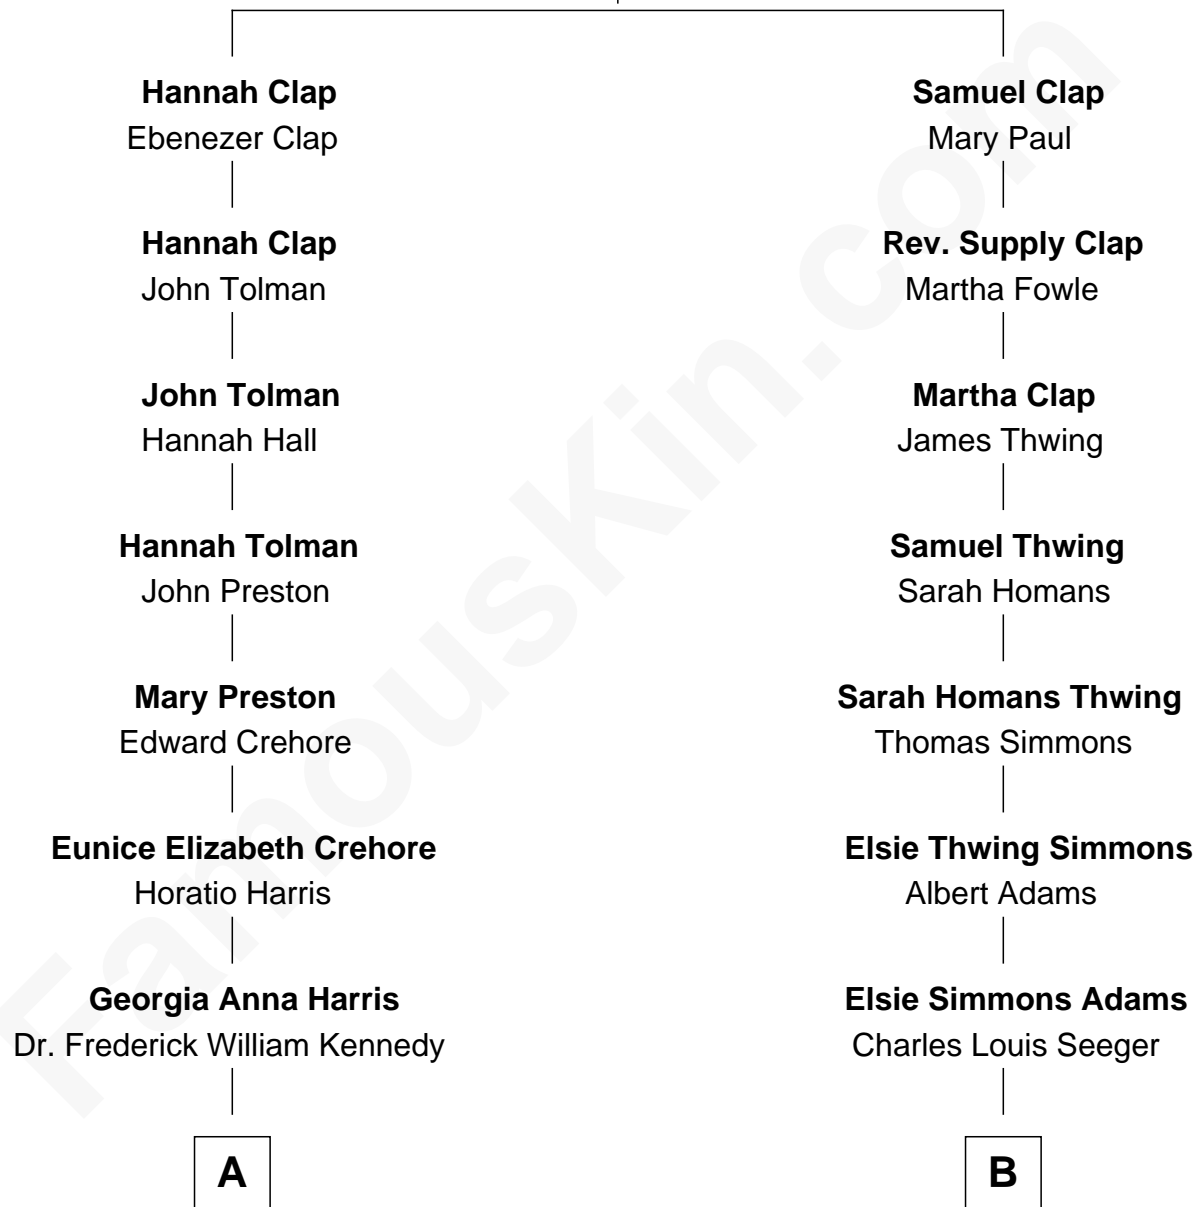

FamousKin.com Relationship Chart of

George Kennedy

Movie Actor

8th cousin of

Pete Seeger

American Folk Singer

Samuel Clap
Hannah Leeds

FamousKin.com