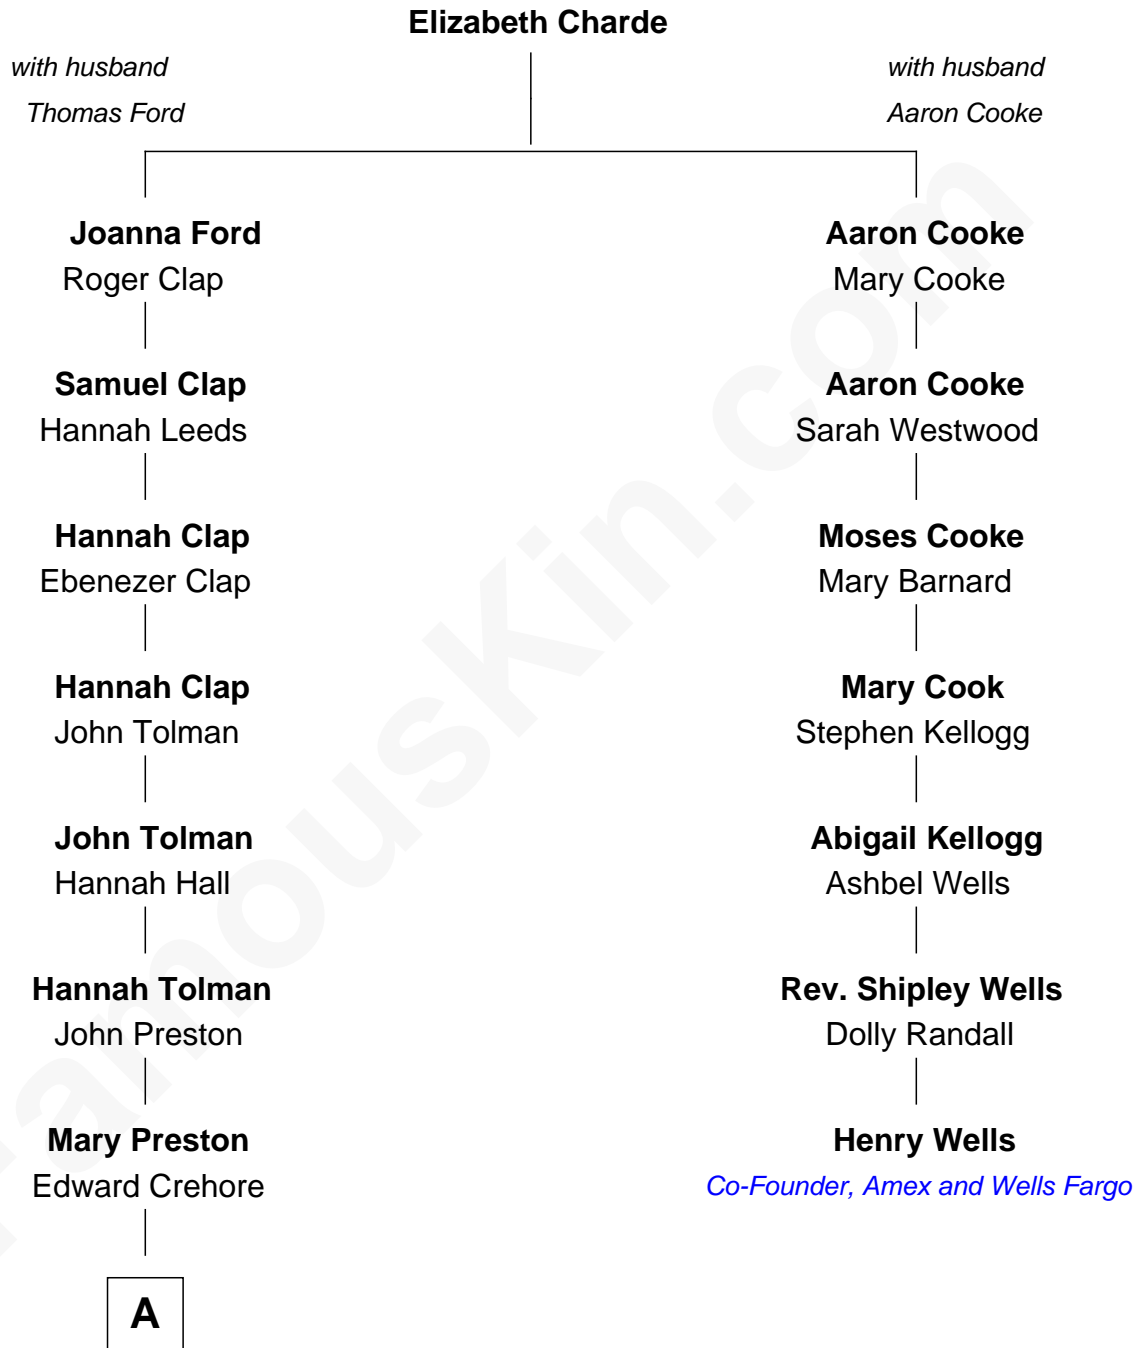

**FamousKin.com**  
**Relationship Chart of**  
**George Kennedy**  
*Movie Actor*

6th cousin 4 times removed of

**Henry Wells**

*Co-Founder of American Express and Wells Fargo and Co.*

**A**

—  
**Eunice Elizabeth Crehore**

Horatio Harris

—  
**Georgia Anna Harris**

Dr. Frederick William Kennedy

—  
**George Harris Kennedy**

Helen Kieselbach

—  
**George Kennedy**

*Movie Actor*

FamousKin.com