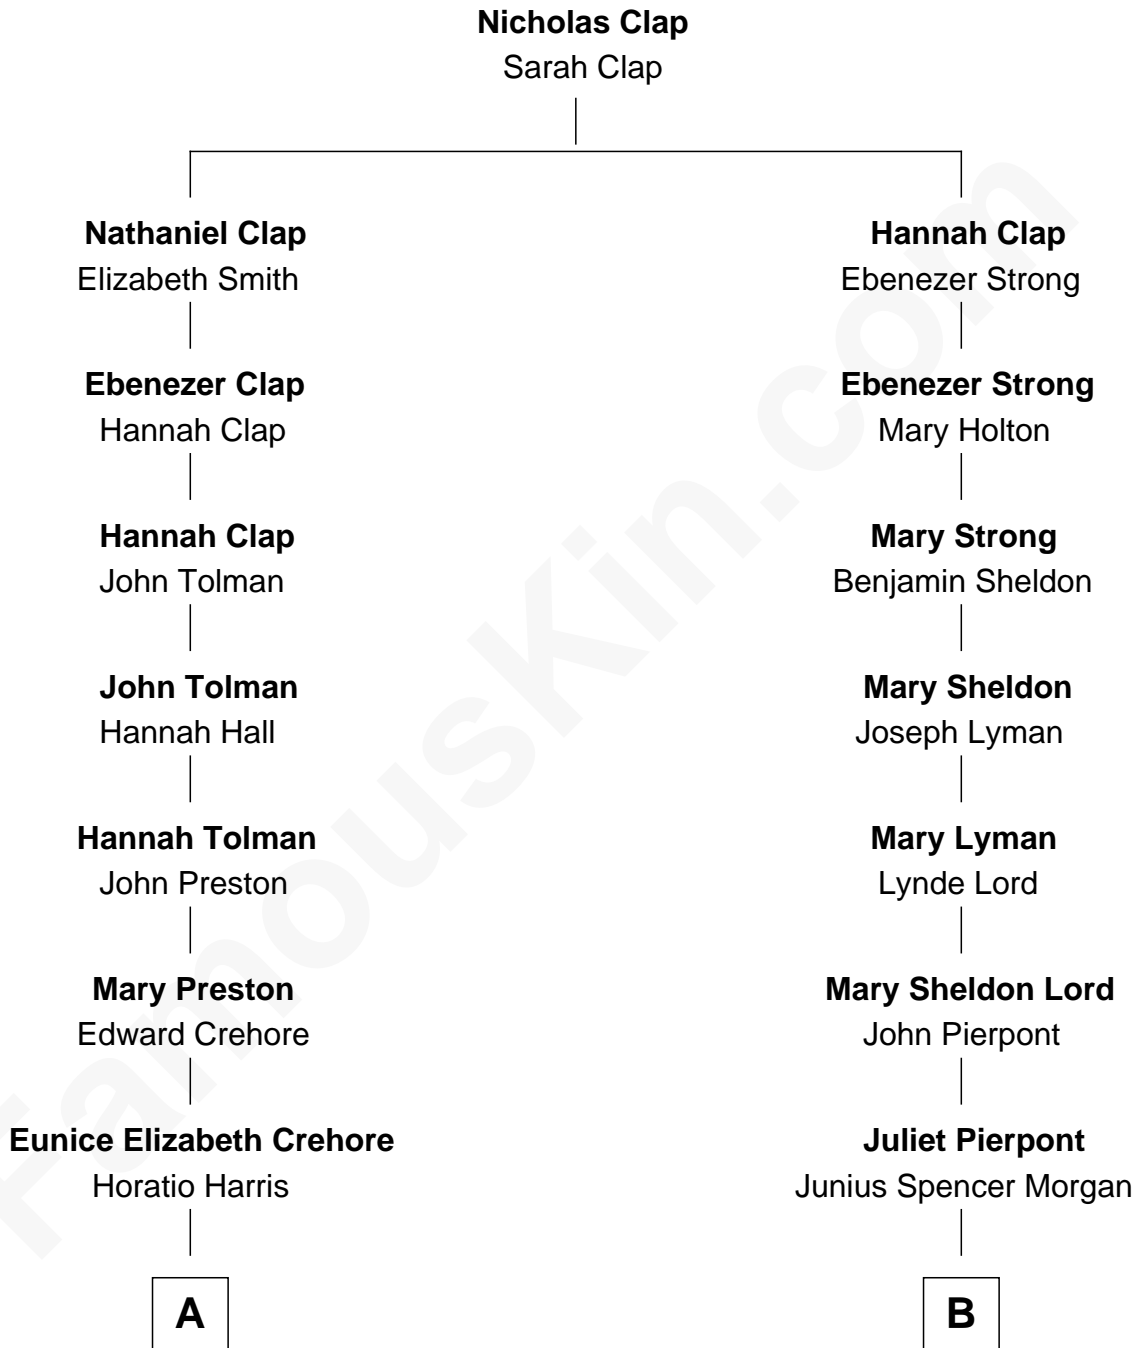

**FamousKin.com**  
**Relationship Chart of**  
**George Kennedy**  
*Movie Actor*

9th cousin 1 time removed of

**John Adams Morgan**  
*1952 Olympic Sailing Gold Medalist*

**A**

**Georgia Anna Harris**  
Dr. Frederick William Kennedy

**George Harris Kennedy**  
Helen Kieselbach

**George Kennedy**  
*Movie Actor*

**B**

**John Pierpont Morgan**  
Frances Louisa Tracy

**John Pierpont Morgan**  
Jane Norton Grew

**Henry Sturgis Morgan**  
Catherine Frances Lovering Adams