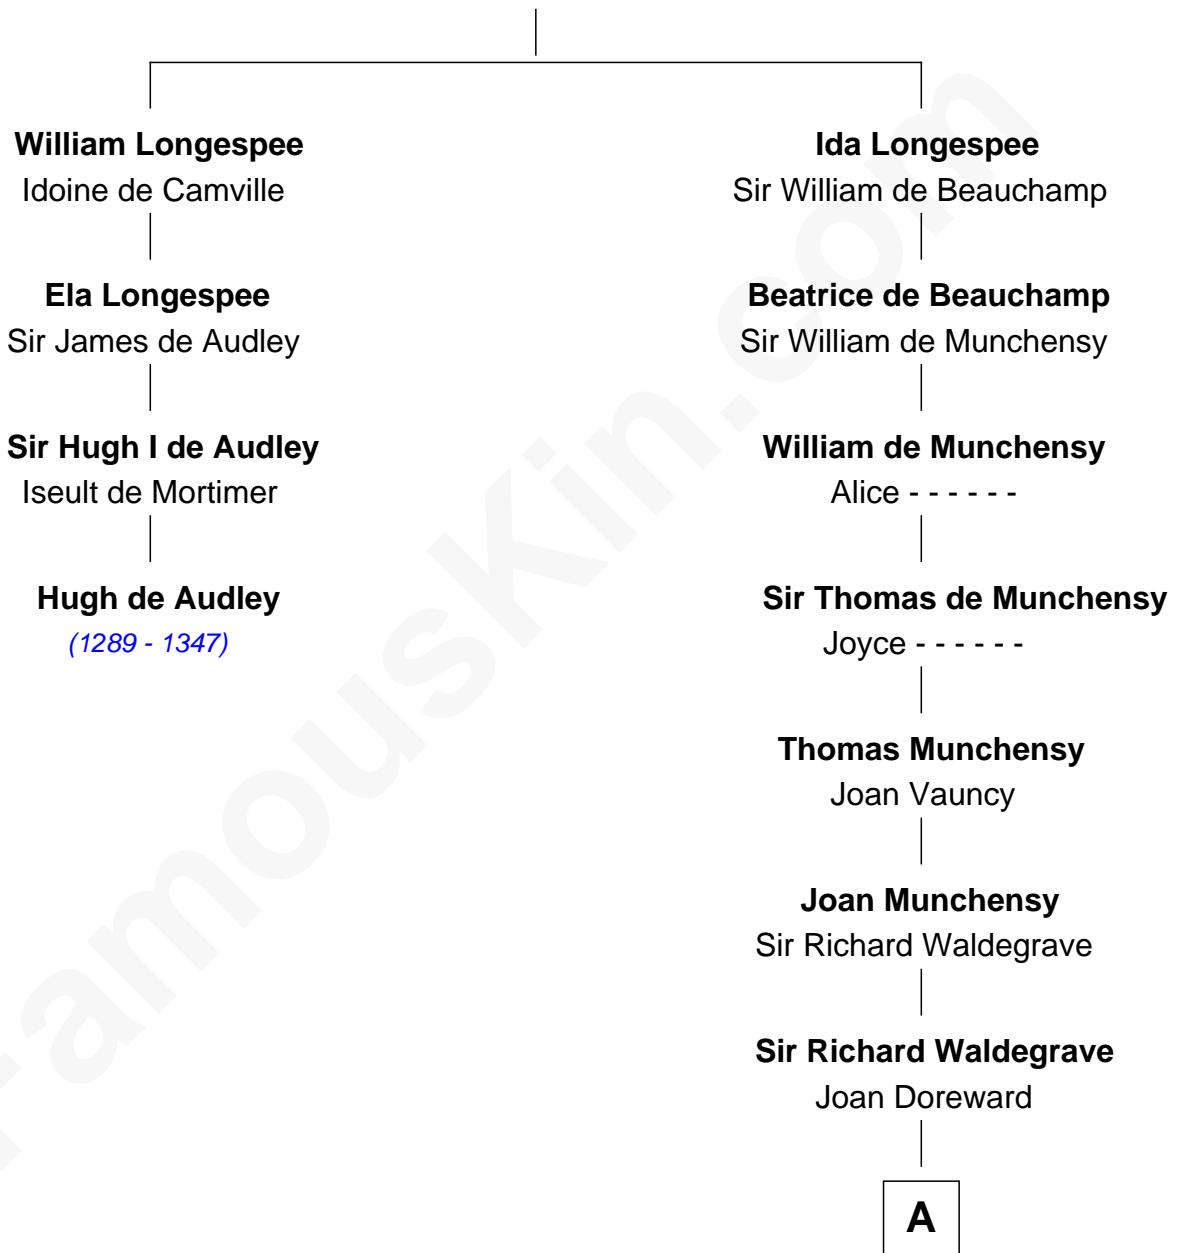

FamousKin.com
Relationship Chart of
Hugh de Audley
 (1289 - 1347)

3rd cousin 11 times removed of

Rev. George Burroughs
Executed for Witchcraft, Salem 1692

Sir William Longespee
 Ela of Salisbury

A

Sir Thomas Waldegrave

Elizabeth Fray

Sir William Waldegrave

Margery Wentworth

George Waldegrave

Anne Drury

Phyllis Waldegrave

Thomas Higham

Bridget Higham

Thomas Burrough

Rev. George Burrough

Frances Sparrow

Nathaniel Burrough

Rebecca Stiles

Rev. George Burroughs

Salem Witch Trials 1692