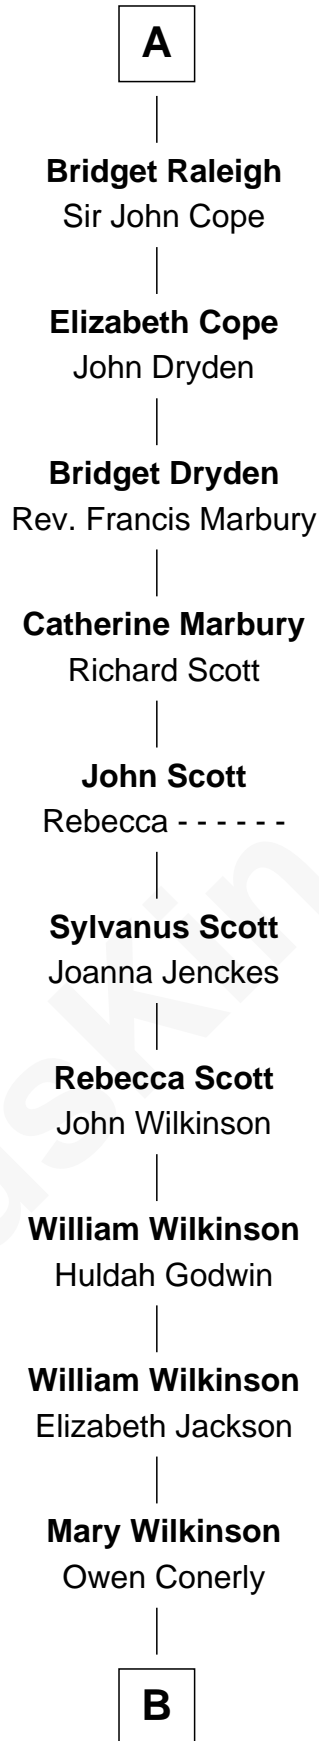

# FamousKin.com Relationship Chart of

**Hugh de Audley**  
(1289 - 1347)

22nd Great-grandfather of

**Britney Spears**  
*Singer, Entertainer*

**Hugh de Audley**

Margaret de Clare

**Margaret de Audley**

Ralph de Stafford

**Elizabeth de Stafford**

John de Ferrers

**Robert de Ferrers**

Margaret Despencer

**Phillippa Ferrers**

Sir Thomas Greene

**Elizabeth Greene**

William Raleigh

**Sir Edward Raleigh**

Margaret Verney

**Sir Edward Raleigh**

Anne Chamberlayne

**A**

**B**

Elizabeth Rose Conerly

Jesse Warren Ball