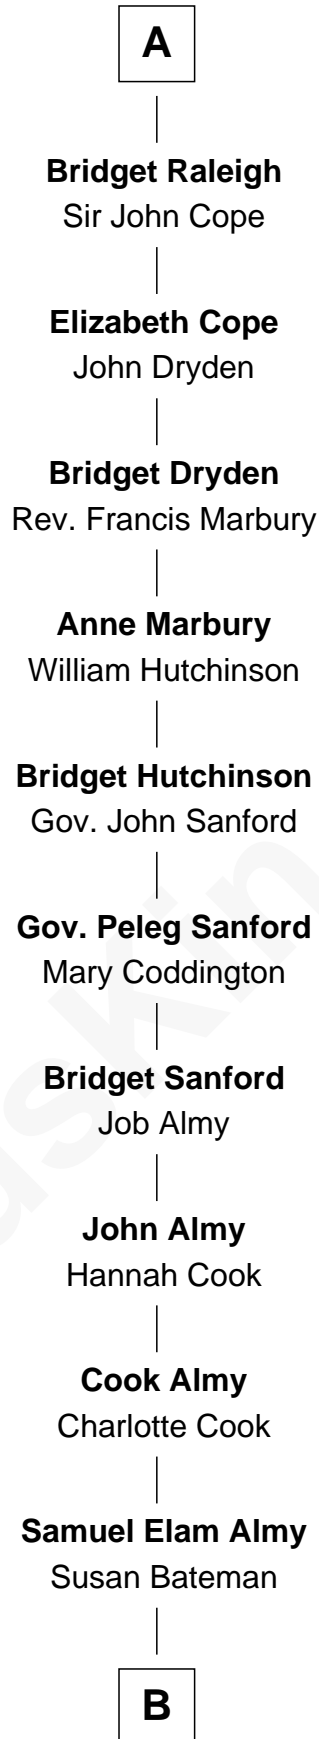

FamousKin.com Relationship Chart of

Hugh de Audley

(1289 - 1347)

19th Great-grandfather of

Marilyn Monroe

Actress, Model, and Singer

Hugh de Audley

Margaret de Clare

Elizabeth Greene

William Raleigh

Sir Edward Raleigh

Margaret Verney

Sir Edward Raleigh

Anne Chamberlayne

A

B

—
Susan Bateman Almy

Charles Adams Gifford

—
Frederick Almy Gifford

Elizabeth Easton Tennant

—
Charles Stanley Gifford

Gladys Pearl Monroe

—
Marilyn Monroe

Actress, Model, and Singer