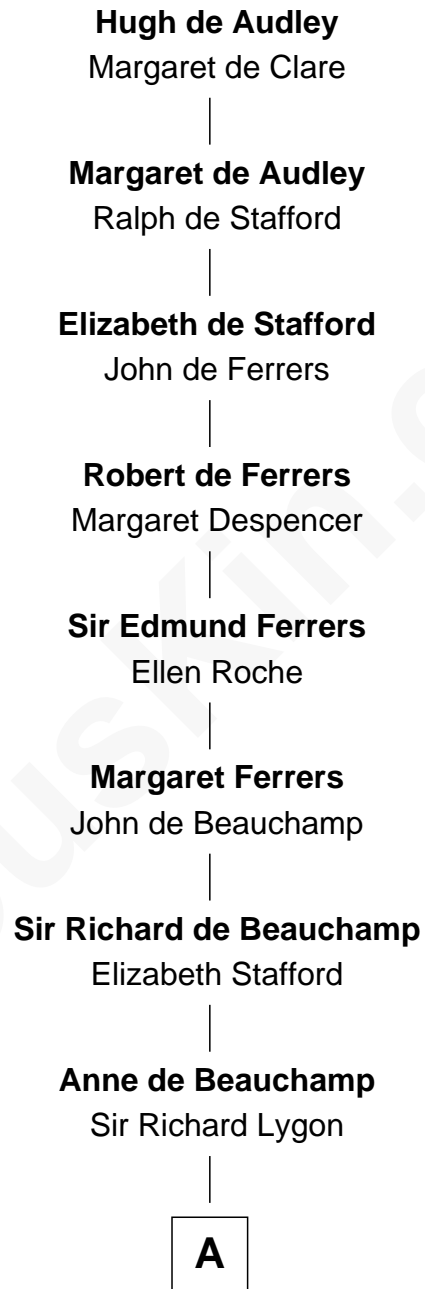

FamousKin.com Relationship Chart of

Hugh de Audley
(1289 - 1347)

20th Great-grandfather of

Adlai Stevenson II
31st Governor of Illinois

A

Sir Richard Lygon

Margaret Greville

Anne Lygon

Sir Christopher Savage

Francis Savage

Anne Sheldon

Walter Savage

Elizabeth Hall

Ralph Savage

Anthony Savage

Sarah Constable

Alice Savage

Francis Thornton

Col. Francis Thornton

Mary Taliaferro

Mildred Thornton

Dr. Thomas Walker

Peachy Walker

Col. Joshua Frye

B

B

—
Thomas Walker Frye
Elizabeth Speed Smith

—
Mary Peachy Frye
Rev. Lewis Warner Green

—
Letitia Green
Adlai Ewing Stevenson

—
Lewis Green Stevenson
Helen Louise Davis

—
Adlai Stevenson II
31st Governor of Illinois