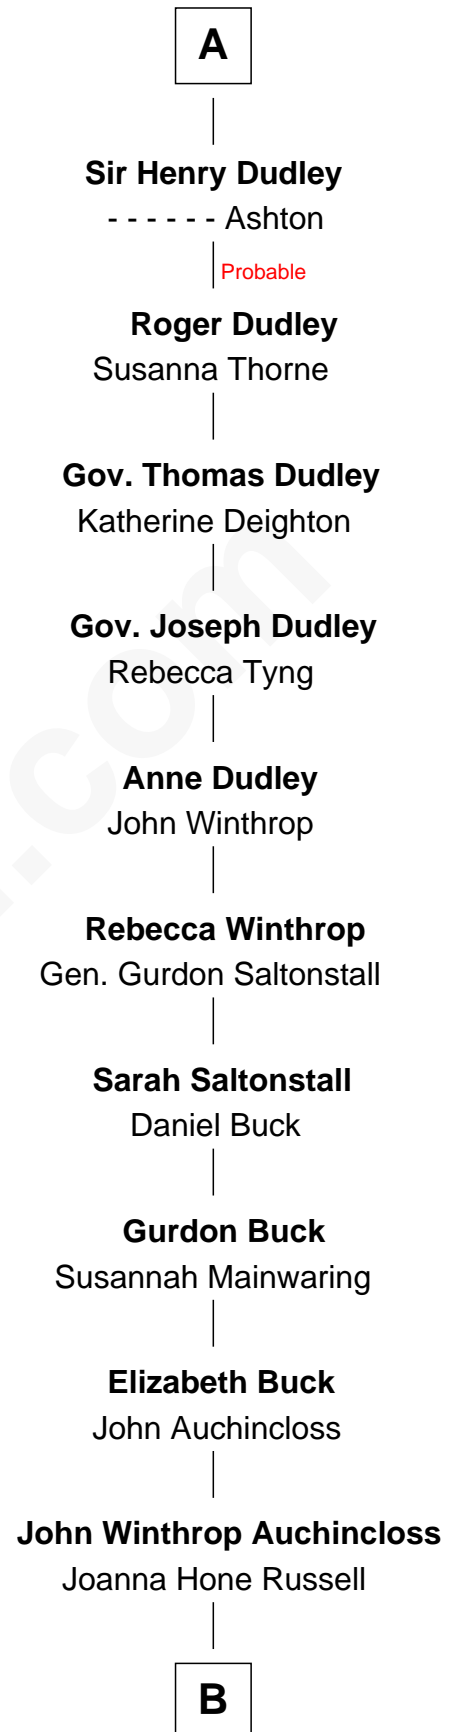

FamousKin.com Relationship Chart of

Hugh de Audley
(1289 - 1347)

16th great-granduncle of

Louis Auchincloss
Author

Sir Hugh I de Audley
Iseult de Mortimer

Hugh de Audley
(1289 - 1347)

Alice de Audley
Sir Ralph de Neville

Sir John de Neville
Maude de Percy

Sir Ralph Neville
Joan Beaufort

Katherine Neville
Sir Thomas Strangeways

Joan Strangeways
Sir William Willoughby

Cecily Willoughby
Sir Edward Sutton

Sir John Sutton
Cecily Grey

A

B

|
Joseph Howland Auchincloss

Priscilla Dixon Stanton

|
Louis Auchincloss

Author

FamousKin.com