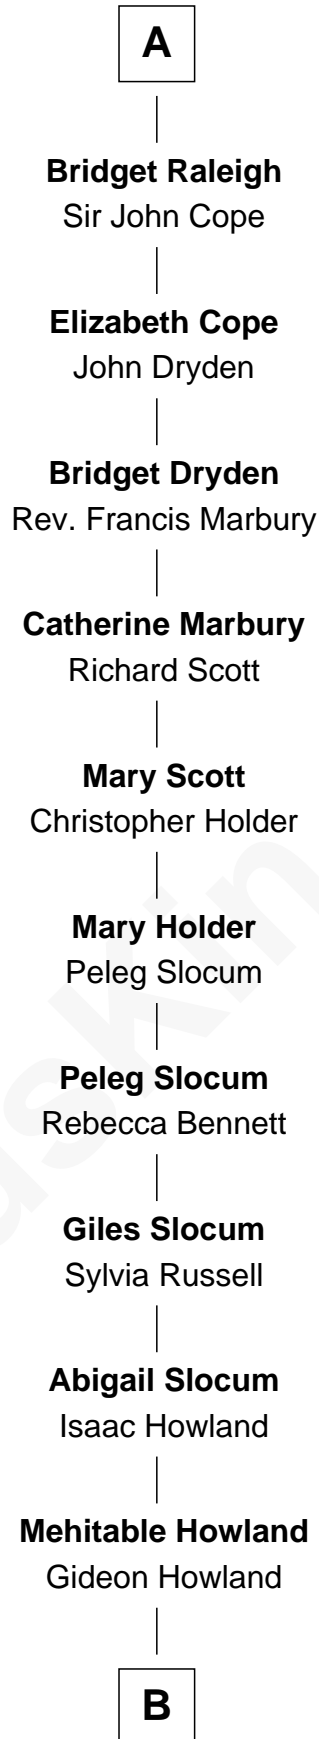

FamousKin.com Relationship Chart of

Hugh de Audley
(1289 - 1347)

17th Great-grandfather of

Hetty Green

"The Witch of Wall Street"

Hugh de Audley

Margaret de Clare

Margaret de Audley

Ralph de Stafford

Elizabeth de Stafford

John de Ferrers

Robert de Ferrers

Margaret Despencer

Phillippa Ferrers

Sir Thomas Greene

Elizabeth Greene

William Raleigh

Sir Edward Raleigh

Margaret Verney

Sir Edward Raleigh

Anne Chamberlayne

A

B

Abby Slocum Howland

Edward Mott Robinson

Hetty Green

"The Witch of Wall Street"

FamousKin.com