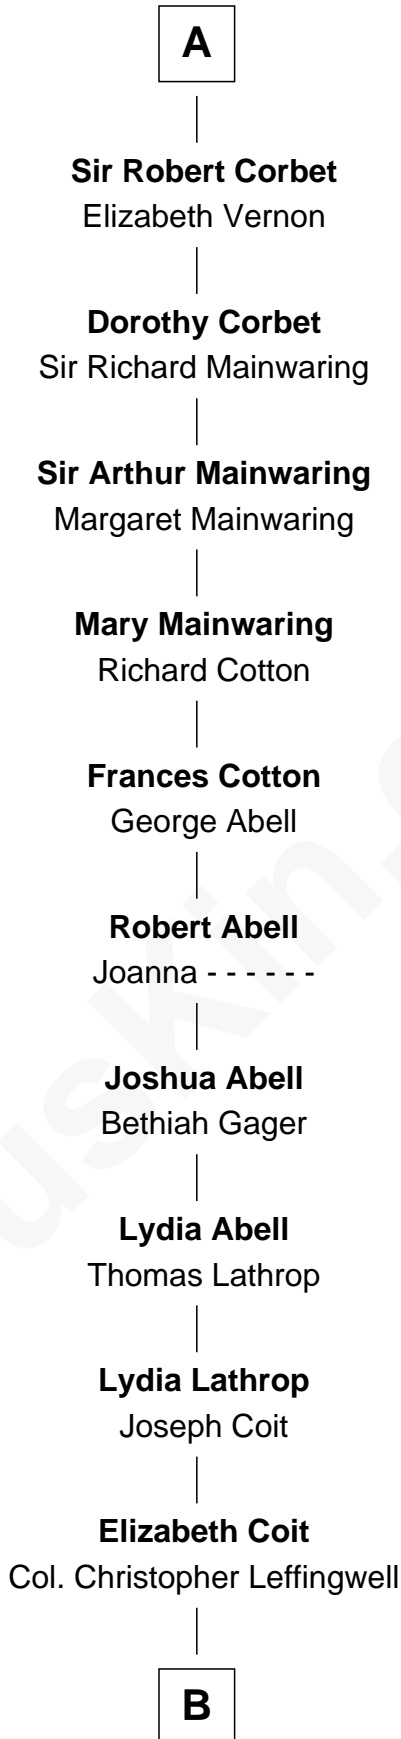

FamousKin.com Relationship Chart of

Hugh de Audley
(1289 - 1347)

20th Great-grandfather of

Allen Dulles
5th Director of the C.I.A.

Hugh de Audley

Margaret de Clare

Margaret de Audley

Ralph de Stafford

Elizabeth de Stafford

John de Ferrers

Robert de Ferrers

Margaret Despencer

Sir Edmund Ferrers

Ellen Roche

Sir William Ferrers

Elizabeth Belknap

Anne Ferrers

Sir Walter Devereux

Elizabeth Devereux

Sir Richard Corbet

A

B

—
Joanna Leffingwell

Charles Lathrop

—
Harriet Wadsworth Lathrop

Rev. Miron Winslow

—
Harriet Lathrop Winslow

Rev. John Welsh Dulles

—
Allen Macy Dulles

Edith Foster

—
Allen Dulles

5th Director of the C.I.A.