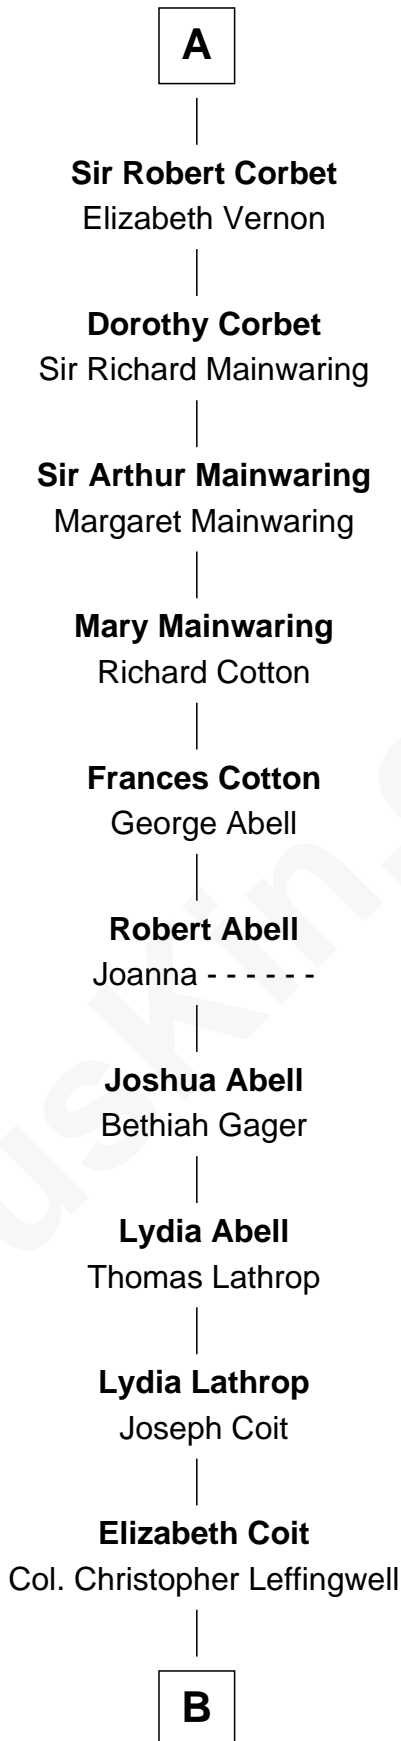

FamousKin.com Relationship Chart of

Hugh de Audley

(1289 - 1347)

20th Great-grandfather of

John Foster Dulles

52nd U.S. Secretary of State

Hugh de Audley

Margaret de Clare

Margaret de Audley

Ralph de Stafford

Elizabeth de Stafford

John de Ferrers

Robert de Ferrers

Margaret Despencer

Sir Edmund Ferrers

Ellen Roche

Sir William Ferrers

Elizabeth Belknap

Anne Ferrers

Sir Walter Devereux

Elizabeth Devereux

Sir Richard Corbet

A

B

—
Joanna Leffingwell

Charles Lathrop

—
Harriet Wadsworth Lathrop

Rev. Miron Winslow

—
Harriet Lathrop Winslow

Rev. John Welsh Dulles

—
Allen Macy Dulles

Edith Foster