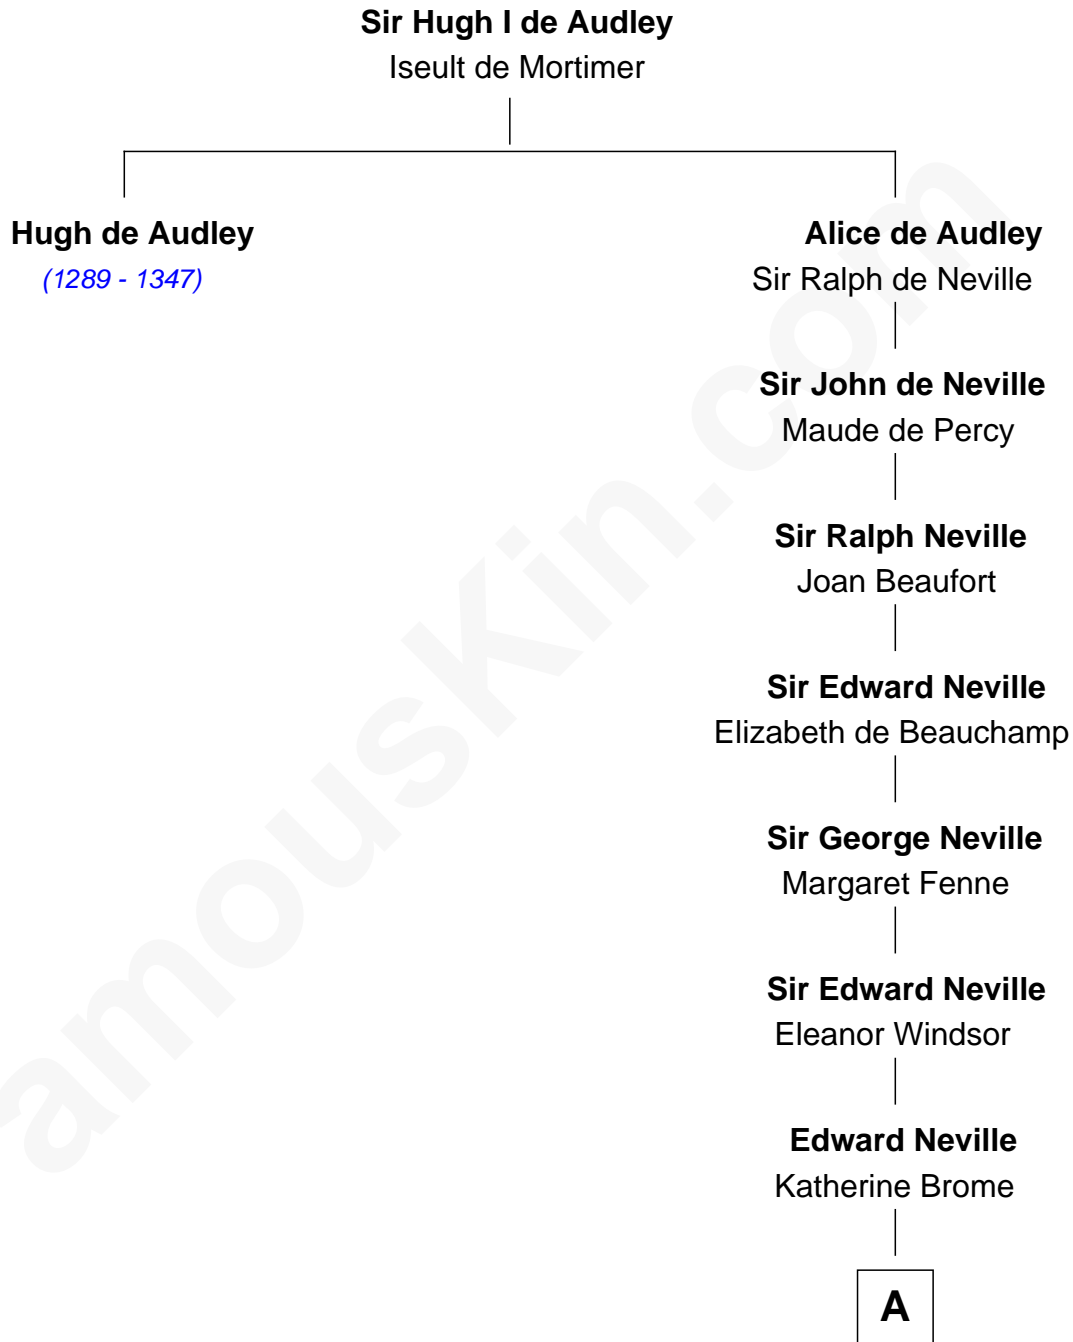

FamousKin.com
Relationship Chart of
Hugh de Audley
(1289 - 1347)

13th great-granduncle of
Lt. Gen. James Brudenell
Leader of the "Charge of the Light Brigade"

A

Edward Neville

Rachel Lennard

Elizabeth Neville

Sir John Grey

Henry Grey

Anne Cecil

Diana Grey

Robert Bruce

Thomas Bruce

Elizabeth Seymour

Elizabeth Bruce