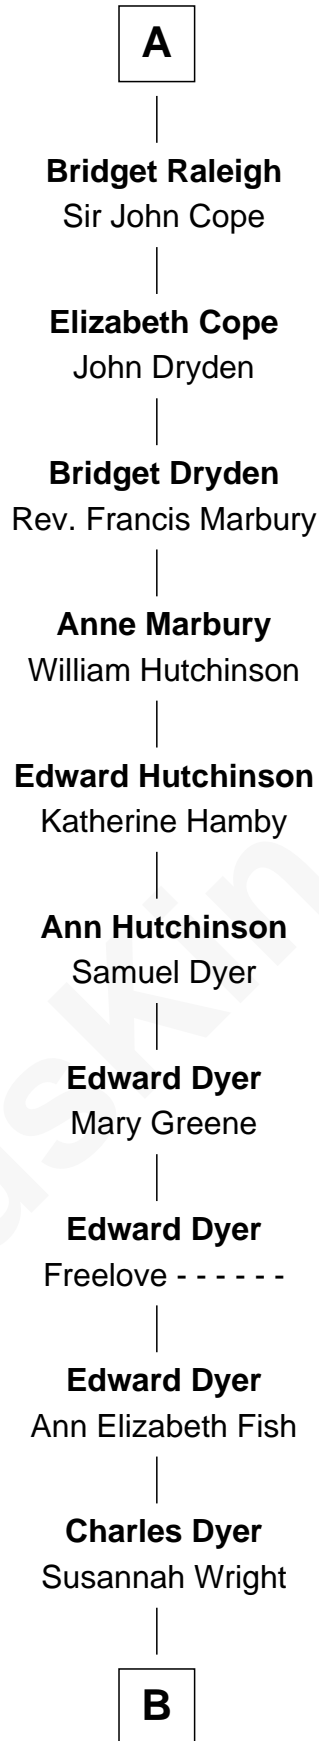

# FamousKin.com Relationship Chart of

**Hugh de Audley**  
(1289 - 1347)

22nd Great-grandfather of

**Elisabeth Shue**  
*TV and Movie Actress*

**Hugh de Audley**

Margaret de Clare

**Margaret de Audley**

Ralph de Stafford

**Elizabeth de Stafford**

John de Ferrers

**Robert de Ferrers**

Margaret Despencer

**Phillippa Ferrers**

Sir Thomas Greene

**Elizabeth Greene**

William Raleigh

**Sir Edward Raleigh**

Margaret Verney

**Sir Edward Raleigh**

Anne Chamberlayne

**A**

**B**

**Charles Dyer**

Mary Galusha

**Dr. Edward Galusha Dyer**

Ann Eliza Morse

**Emily Almira Dyer**

Alexander Hunter Gunn

**Alexander Hunter Gunn**

Harriet Grace Brewster Willcox

**Mary Brewster Gunn**

Adoniram Judson Wells