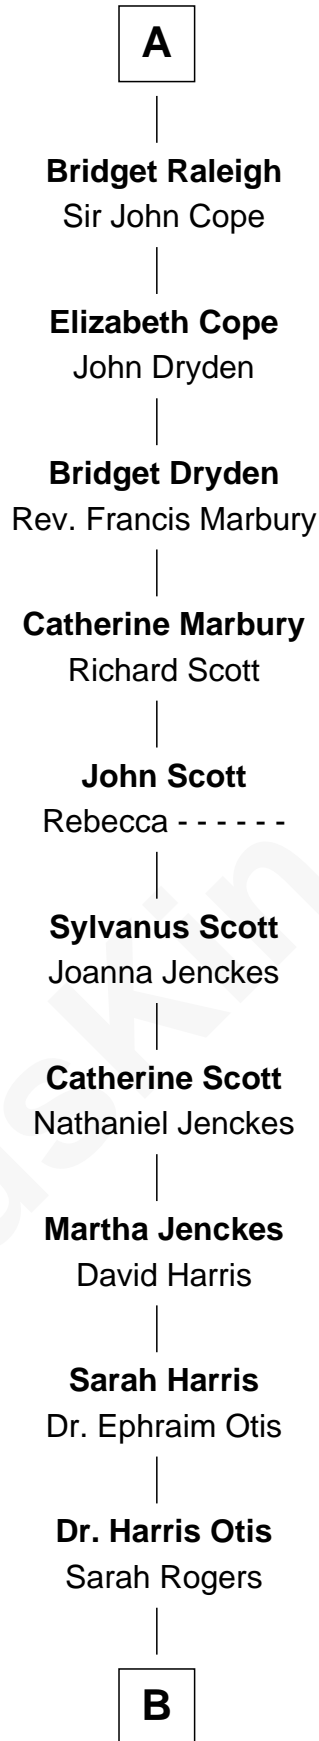

FamousKin.com Relationship Chart of

Hugh de Audley

(1289 - 1347)

19th Great-grandfather of

Willis Carrier

Inventor of Air Conditioning

Hugh de Audley

Margaret de Clare

Elizabeth Greene

William Raleigh

Sir Edward Raleigh

Margaret Verney

Sir Edward Raleigh

Anne Chamberlayne

A

B